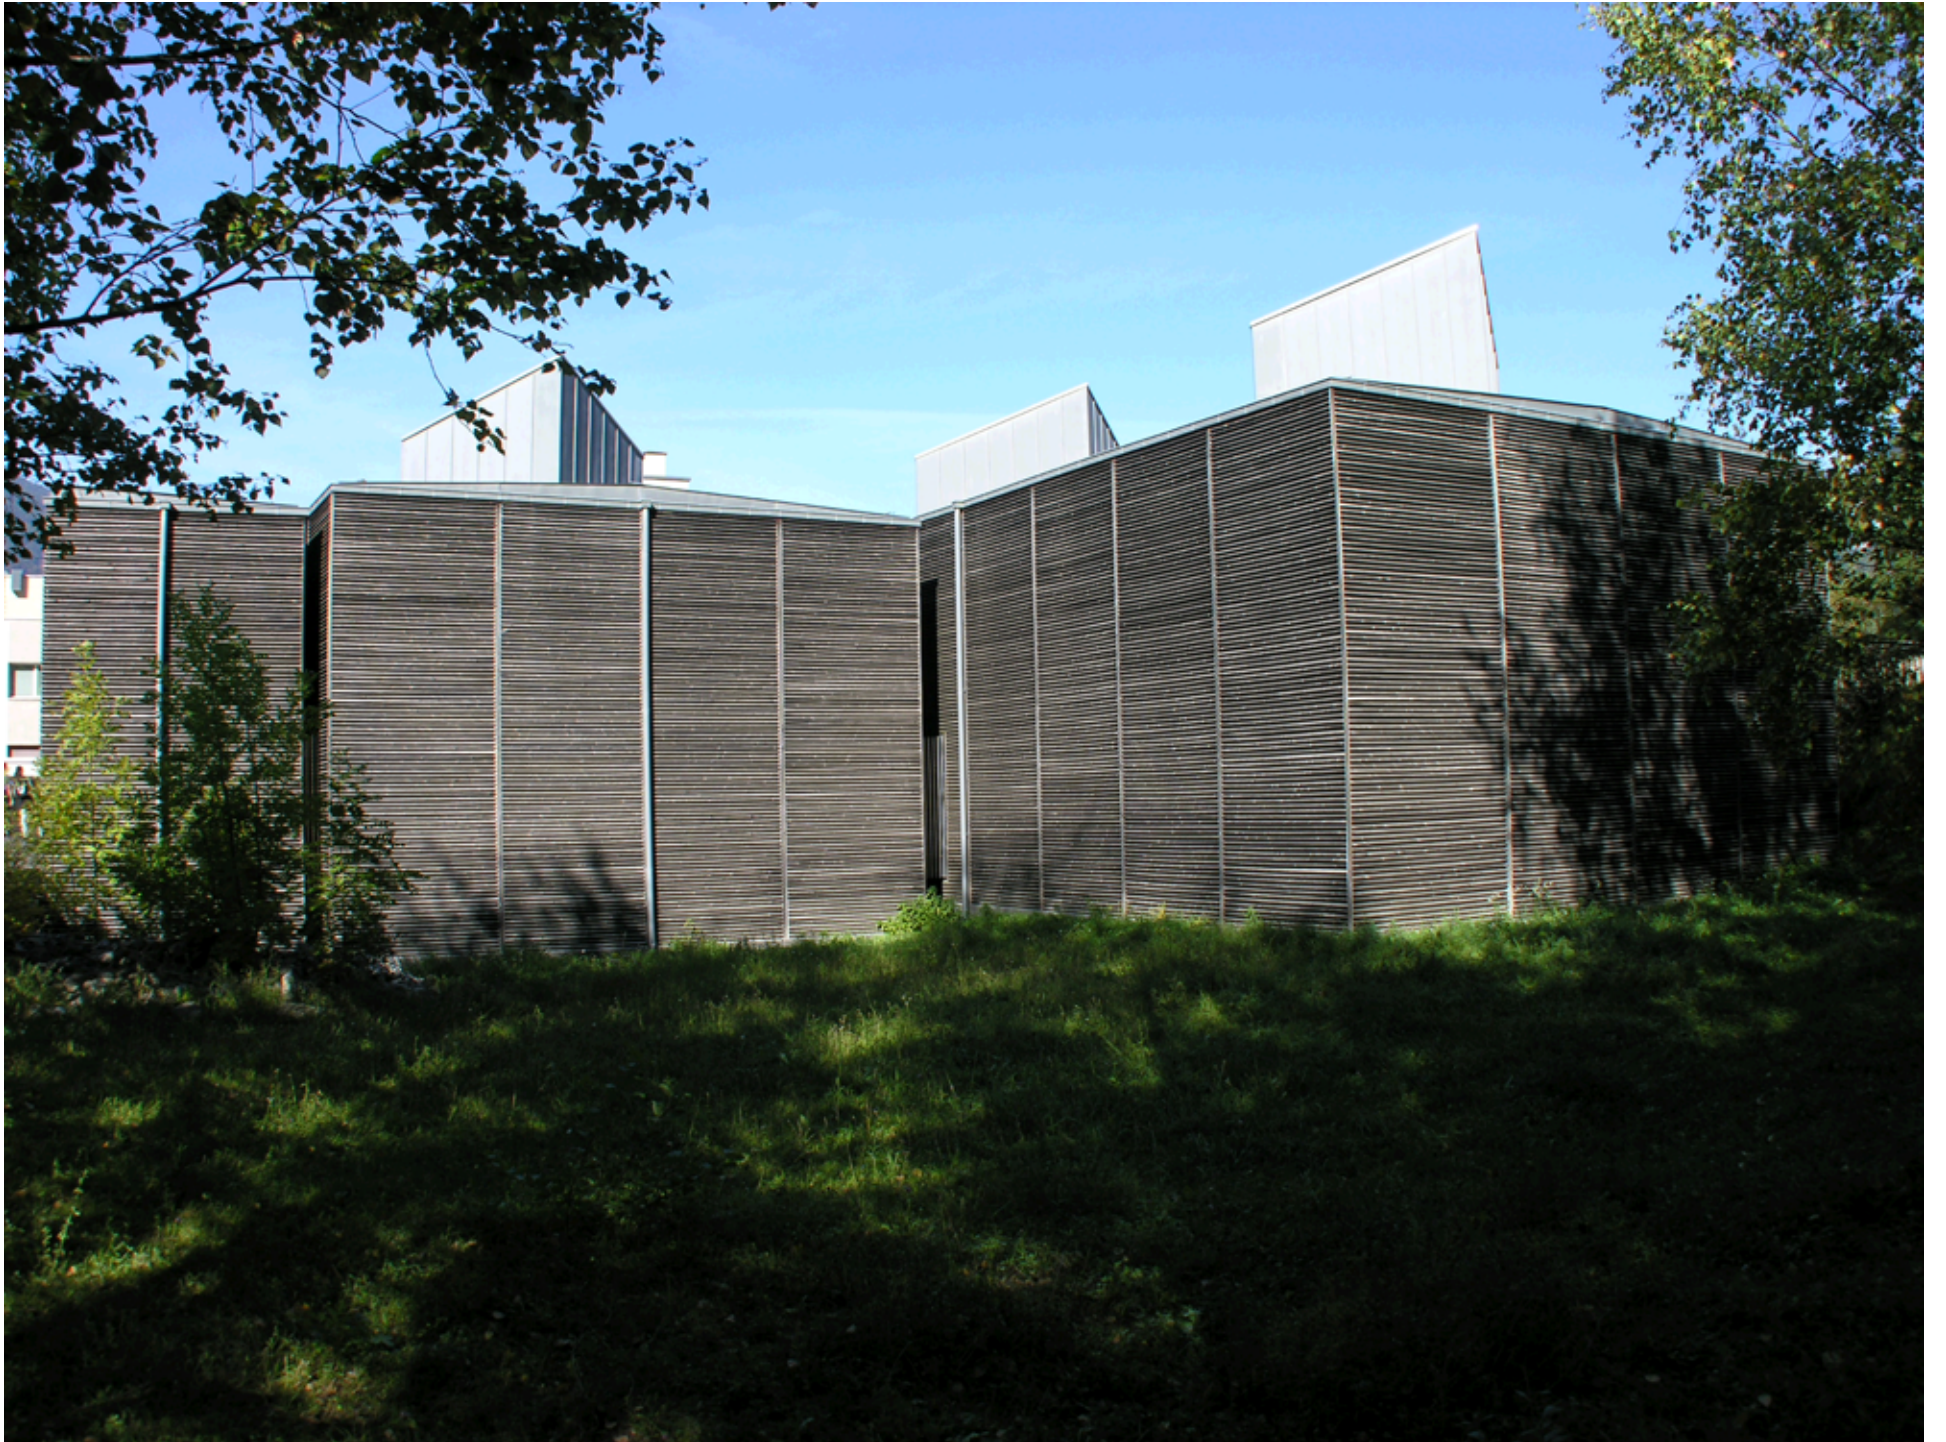

Shelter for Roman Ruins
Chur, Switzerland

Peter Zumthor, Architect,
1986

Shelter for Roman Ruins
Chur, Switzerland
Peter Zumthor, Architect, 1986