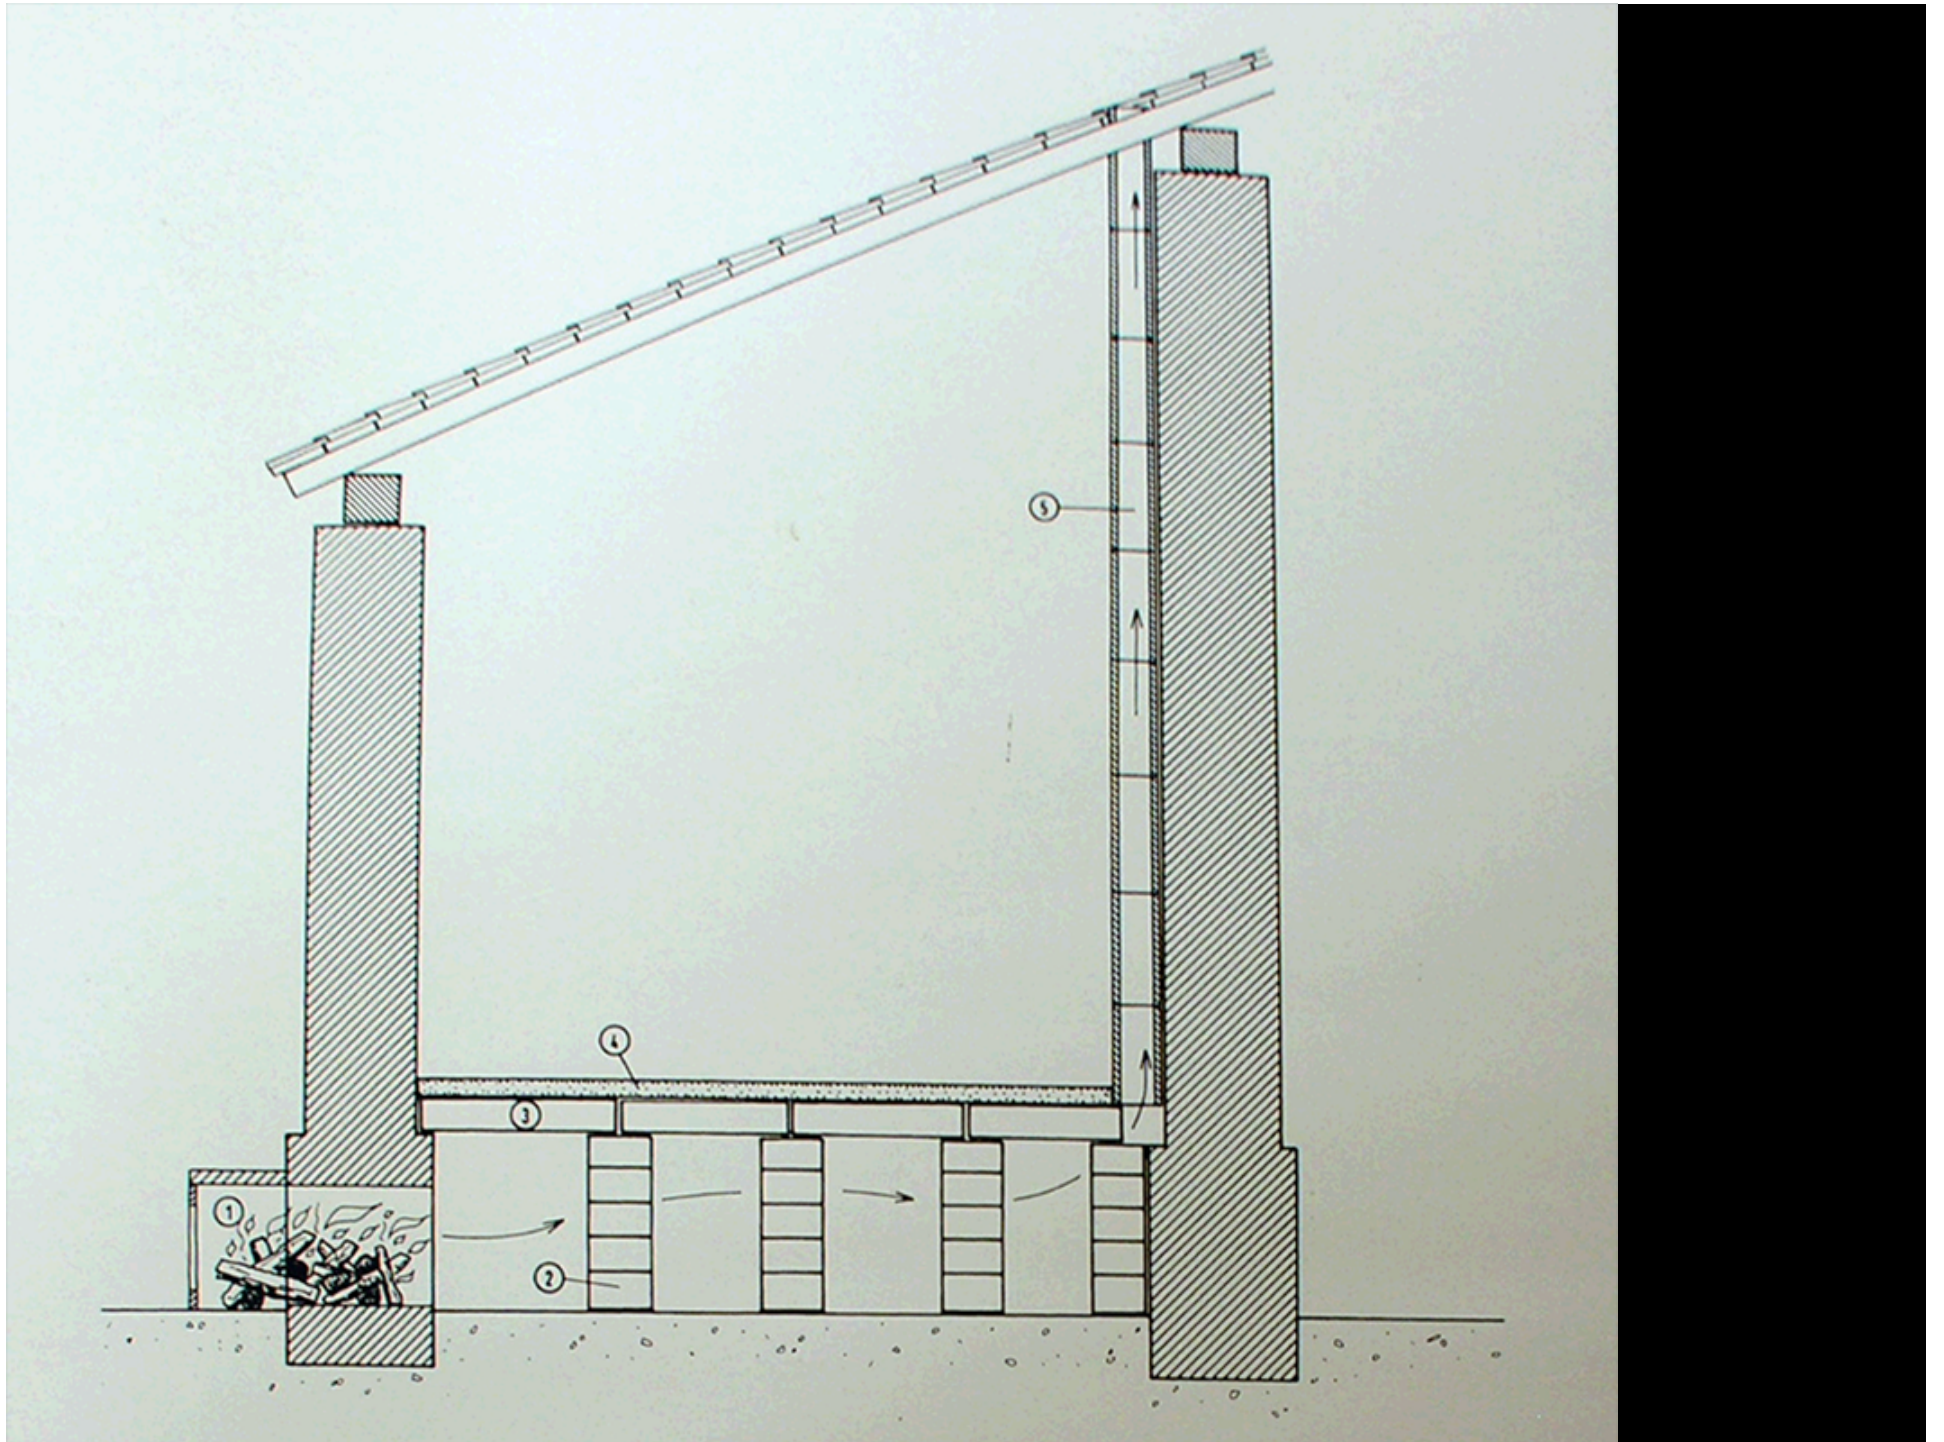

Shelter for Roman Ruins
Chur, Switzerland

Peter Zumthor, Architect,
1986

Shelter for Roman Ruins
Chur, Switzerland
Peter Zumthor, Architect, 1986