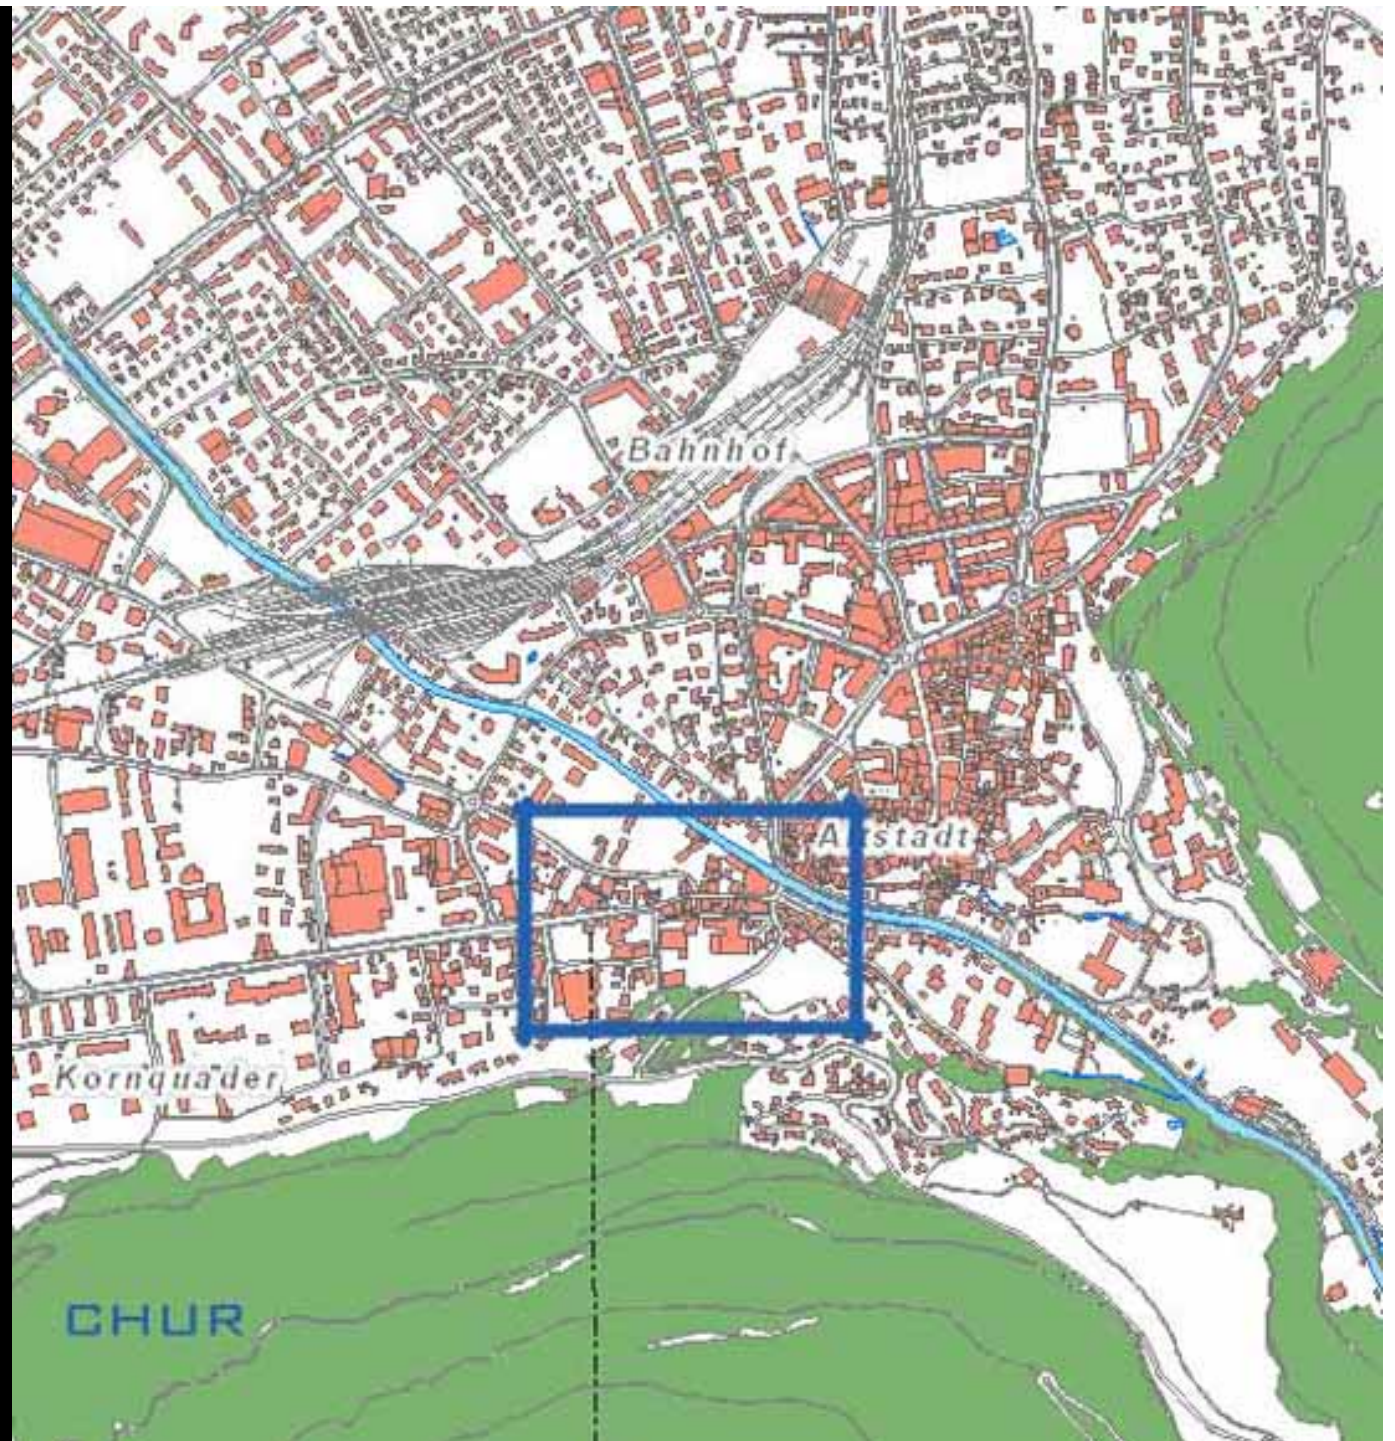

Shelter for Roman Ruins
Chur, Switzerland

Peter Zumthor, Architect,
1986

Shelter for Roman Ruins
Chur, Switzerland
Peter Zumthor, Architect, 1986