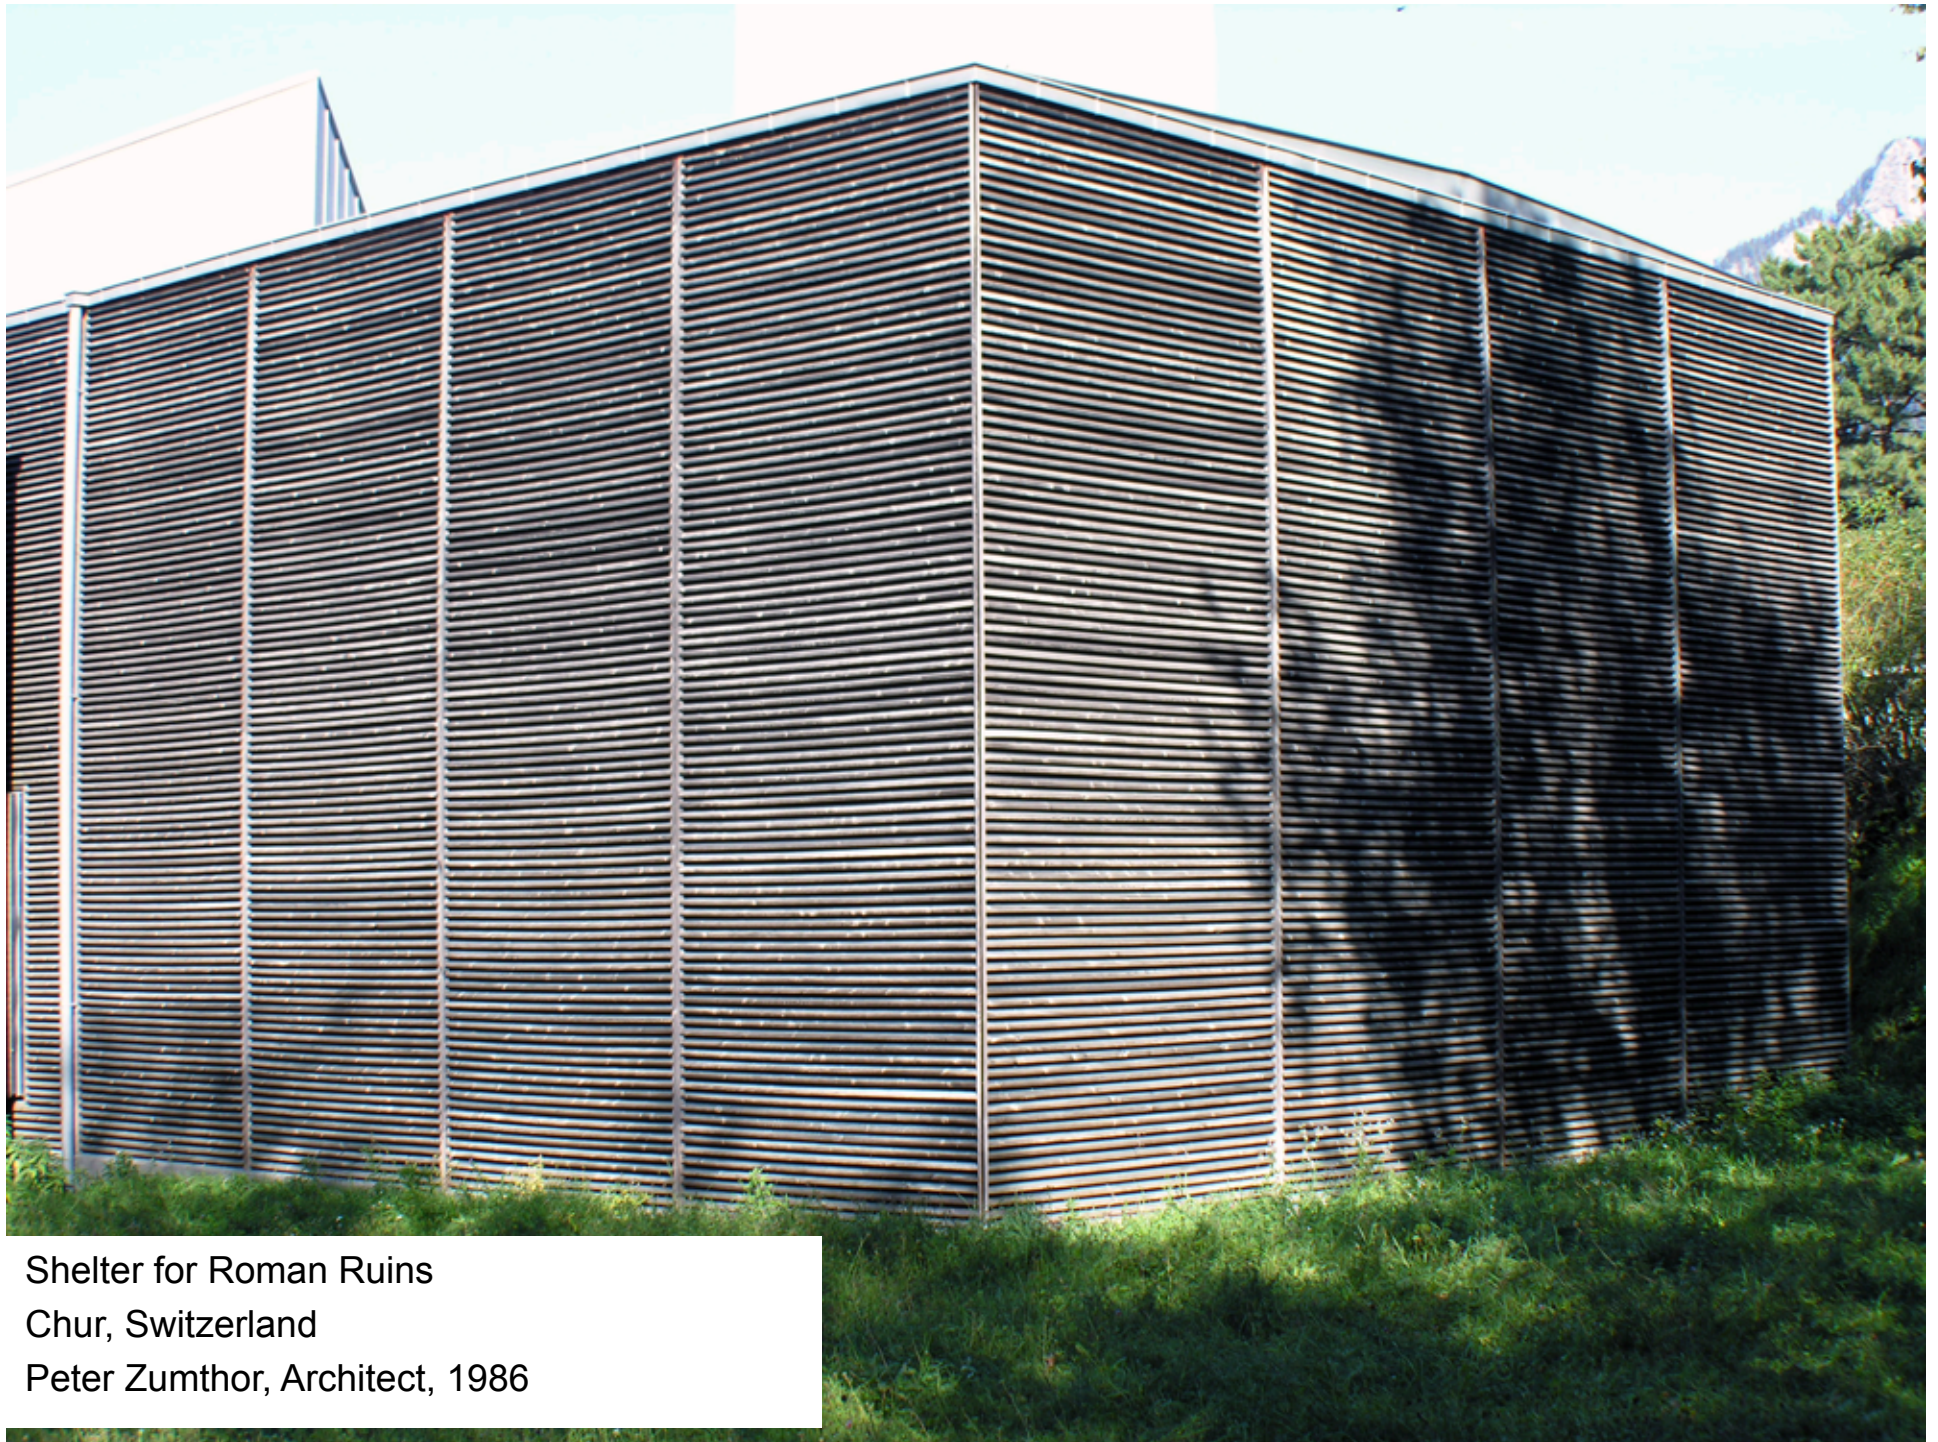

Shelter for Roman Ruins
Chur, Switzerland

Peter Zumthor, Architect,
1986

Shelter for Roman Ruins
Chur, Switzerland
Peter Zumthor, Architect, 1986