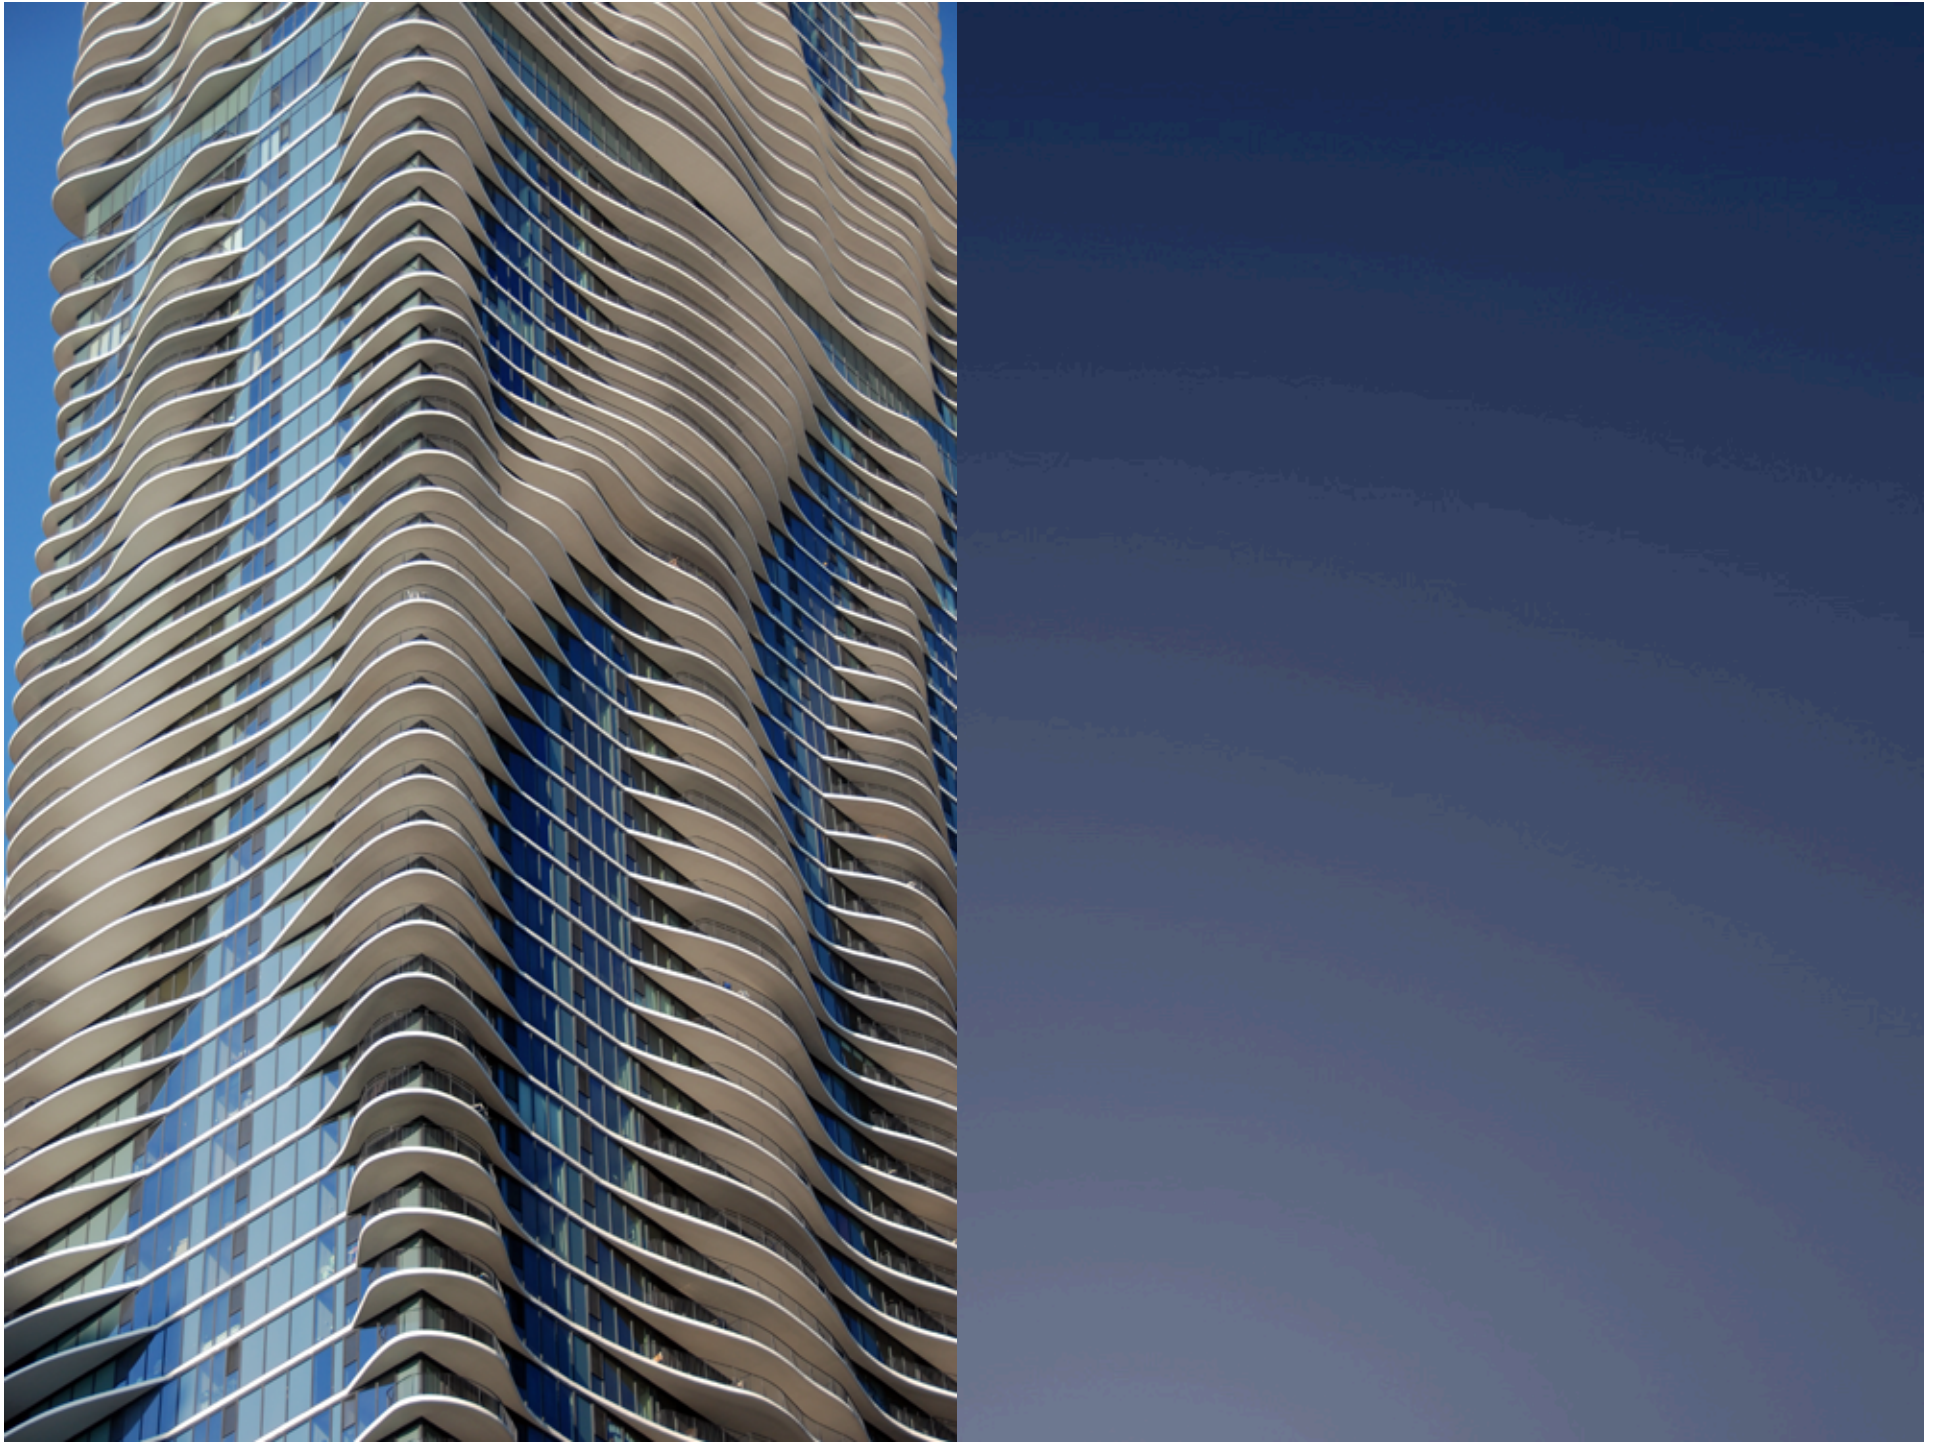

The future of incremental
change: Aqua, Jeneanne
Gang, Architect

822 feet tall
James Loewenburg owner
Jeanne Gang, Studio Gang

See: [http://
www.businessweek.com/
innovate/next/archives/
2009/09/a_fresh_face_in.html](http://www.businessweek.com/innovate/next/archives/2009/09/a_fresh_face_in.html)

Cantilever variably to 12
feet...that's all you need

Vertical topography

East elevation