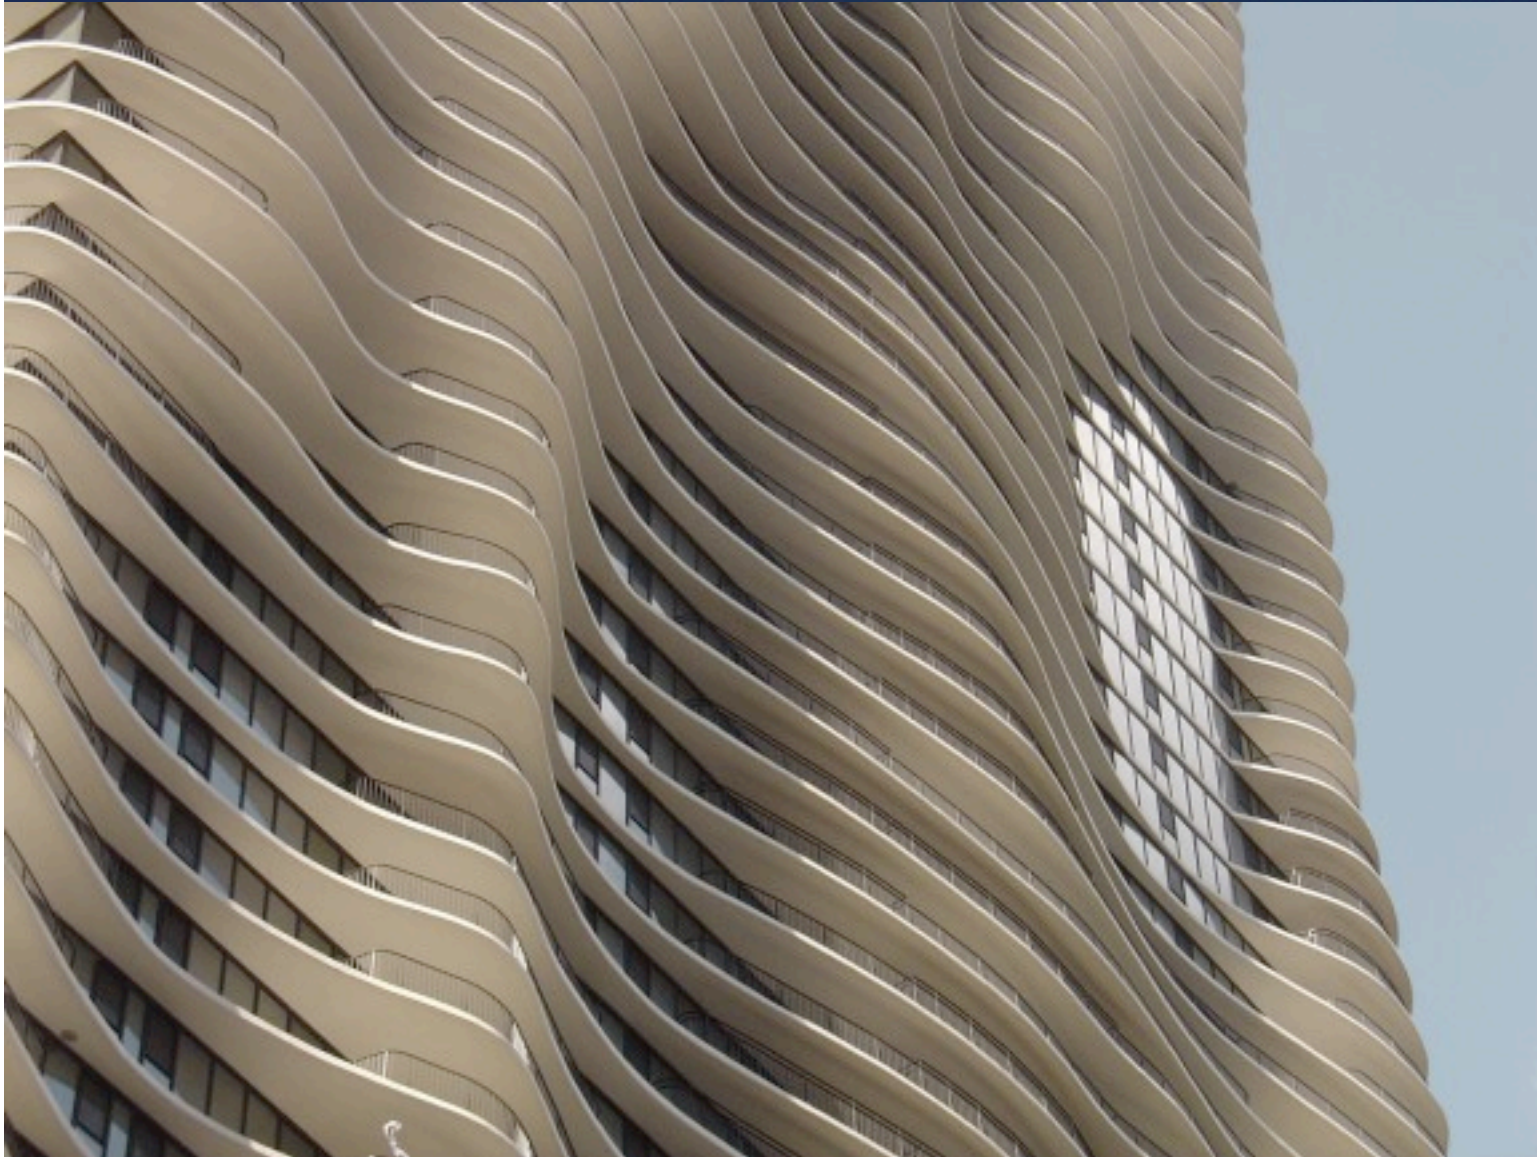

The future of incremental
change: Aqua, Jeneanne
Gang, Architect

822 feet tall
James Loewenburg owner
Jeanne Gang, Studio Gang

See: [http://
www.businessweek.com/
innovate/next/archives/
2009/09/a_fresh_face_in.html](http://www.businessweek.com/innovate/next/archives/2009/09/a_fresh_face_in.html)

Cantilever variably to 12
feet...that's all you need

Vertical topography

East elevation