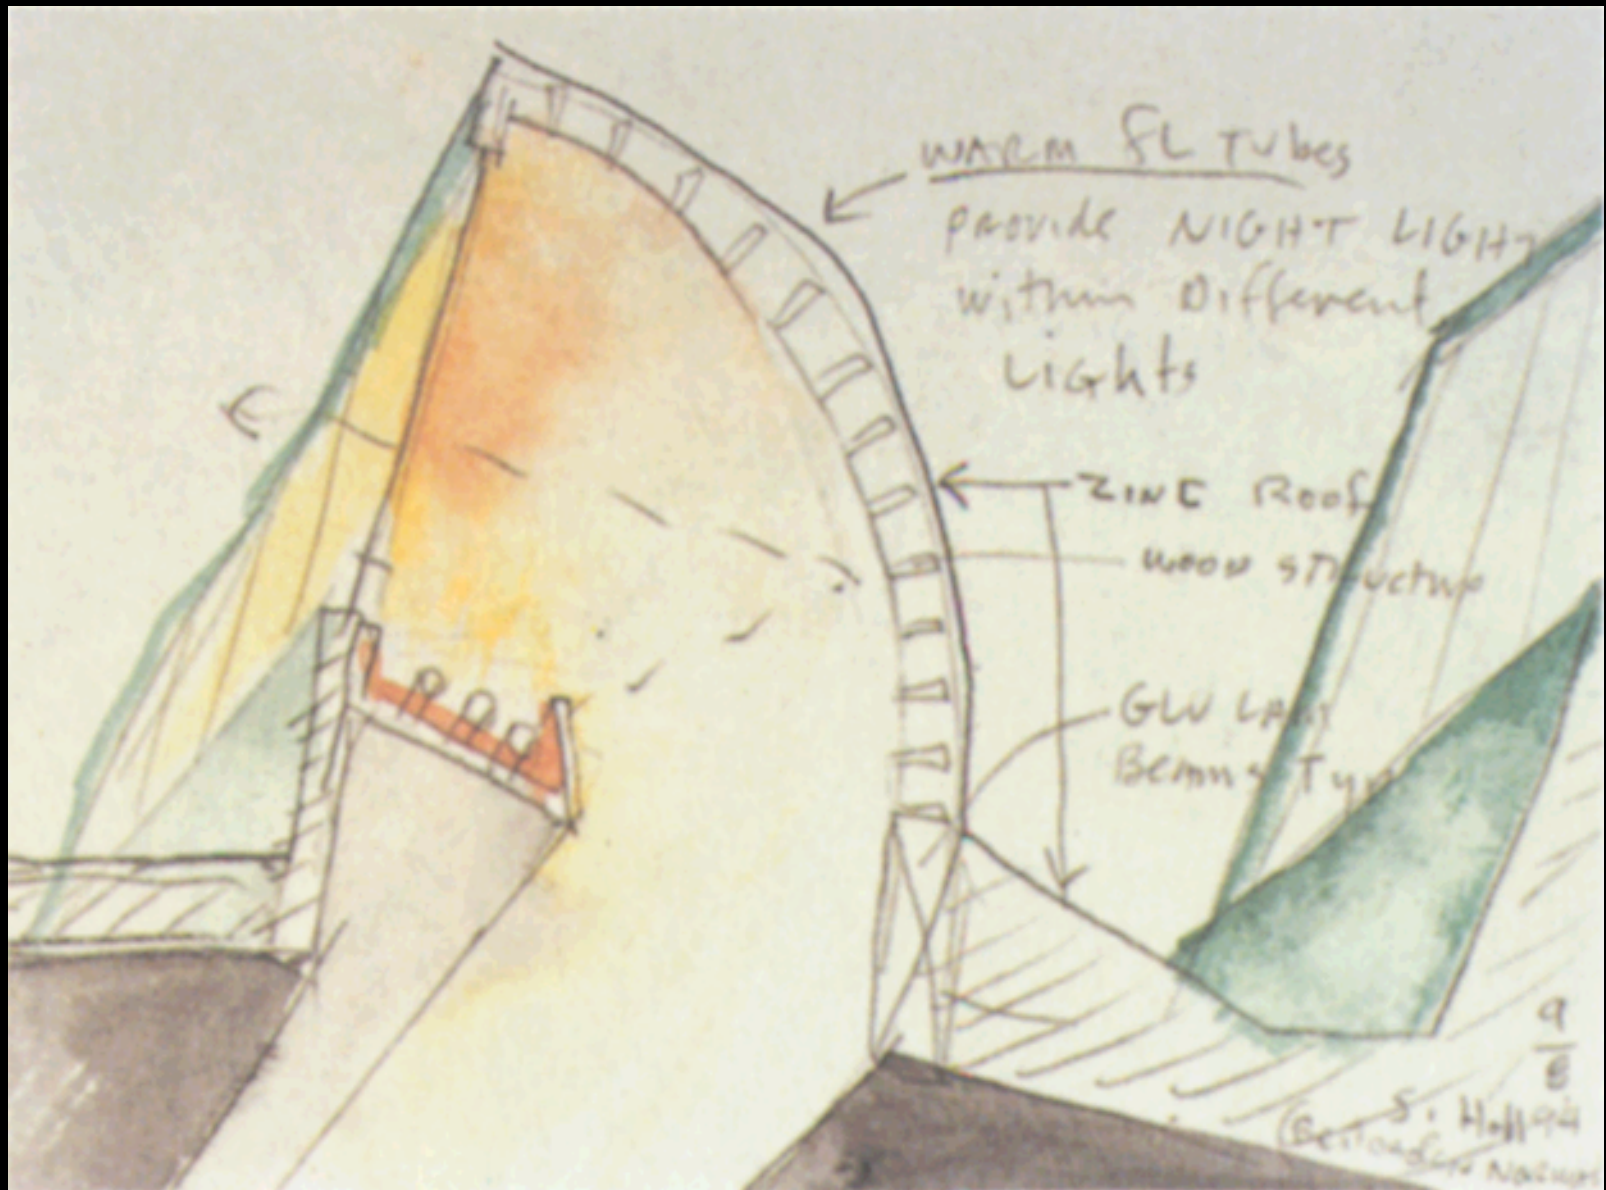

Worship entry: A yellow lens in West light with a blue reflector

Worship sanctuary: A blue lens in East light with a yellow reflector

Choir: A red lens in West light with a green reflector

Chapel: A purple lens in North light with a orange reflector

Court: A water lens in full light with a zinc reflector

Processional: South light clear lens
white reflector

Processional: South light, clear lens
white reflector

A PLAN
 $\frac{1}{2}'' = 1'-0''$

B ELEVATION
 $\frac{1}{4}'' = 1'-0''$

Narthex: South light, green lens, red reflector

Narthex: South light, green lens, red reflector

Narthex: South light, green lens, red reflector

Reconciliation Chapel: South light,
orange lens,
purple reflector

Reconciliation Chapel: South light, orange lens, purple reflector

Reconciliation Chapel: South light,
orange Lens,
purple reflector

Sanctuary: West light,
yellow lens,
blue reflector

Sanctuary: West light,
yellow lens,
blue reflector