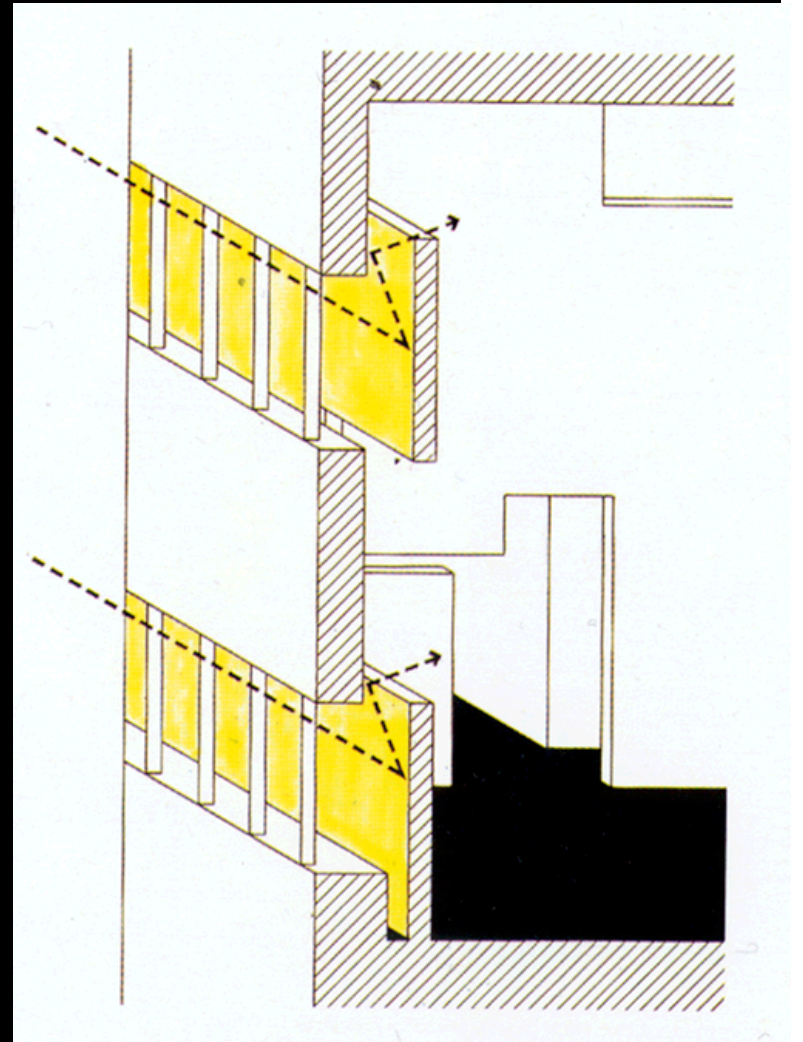

D.E. Shaw Co. 1991