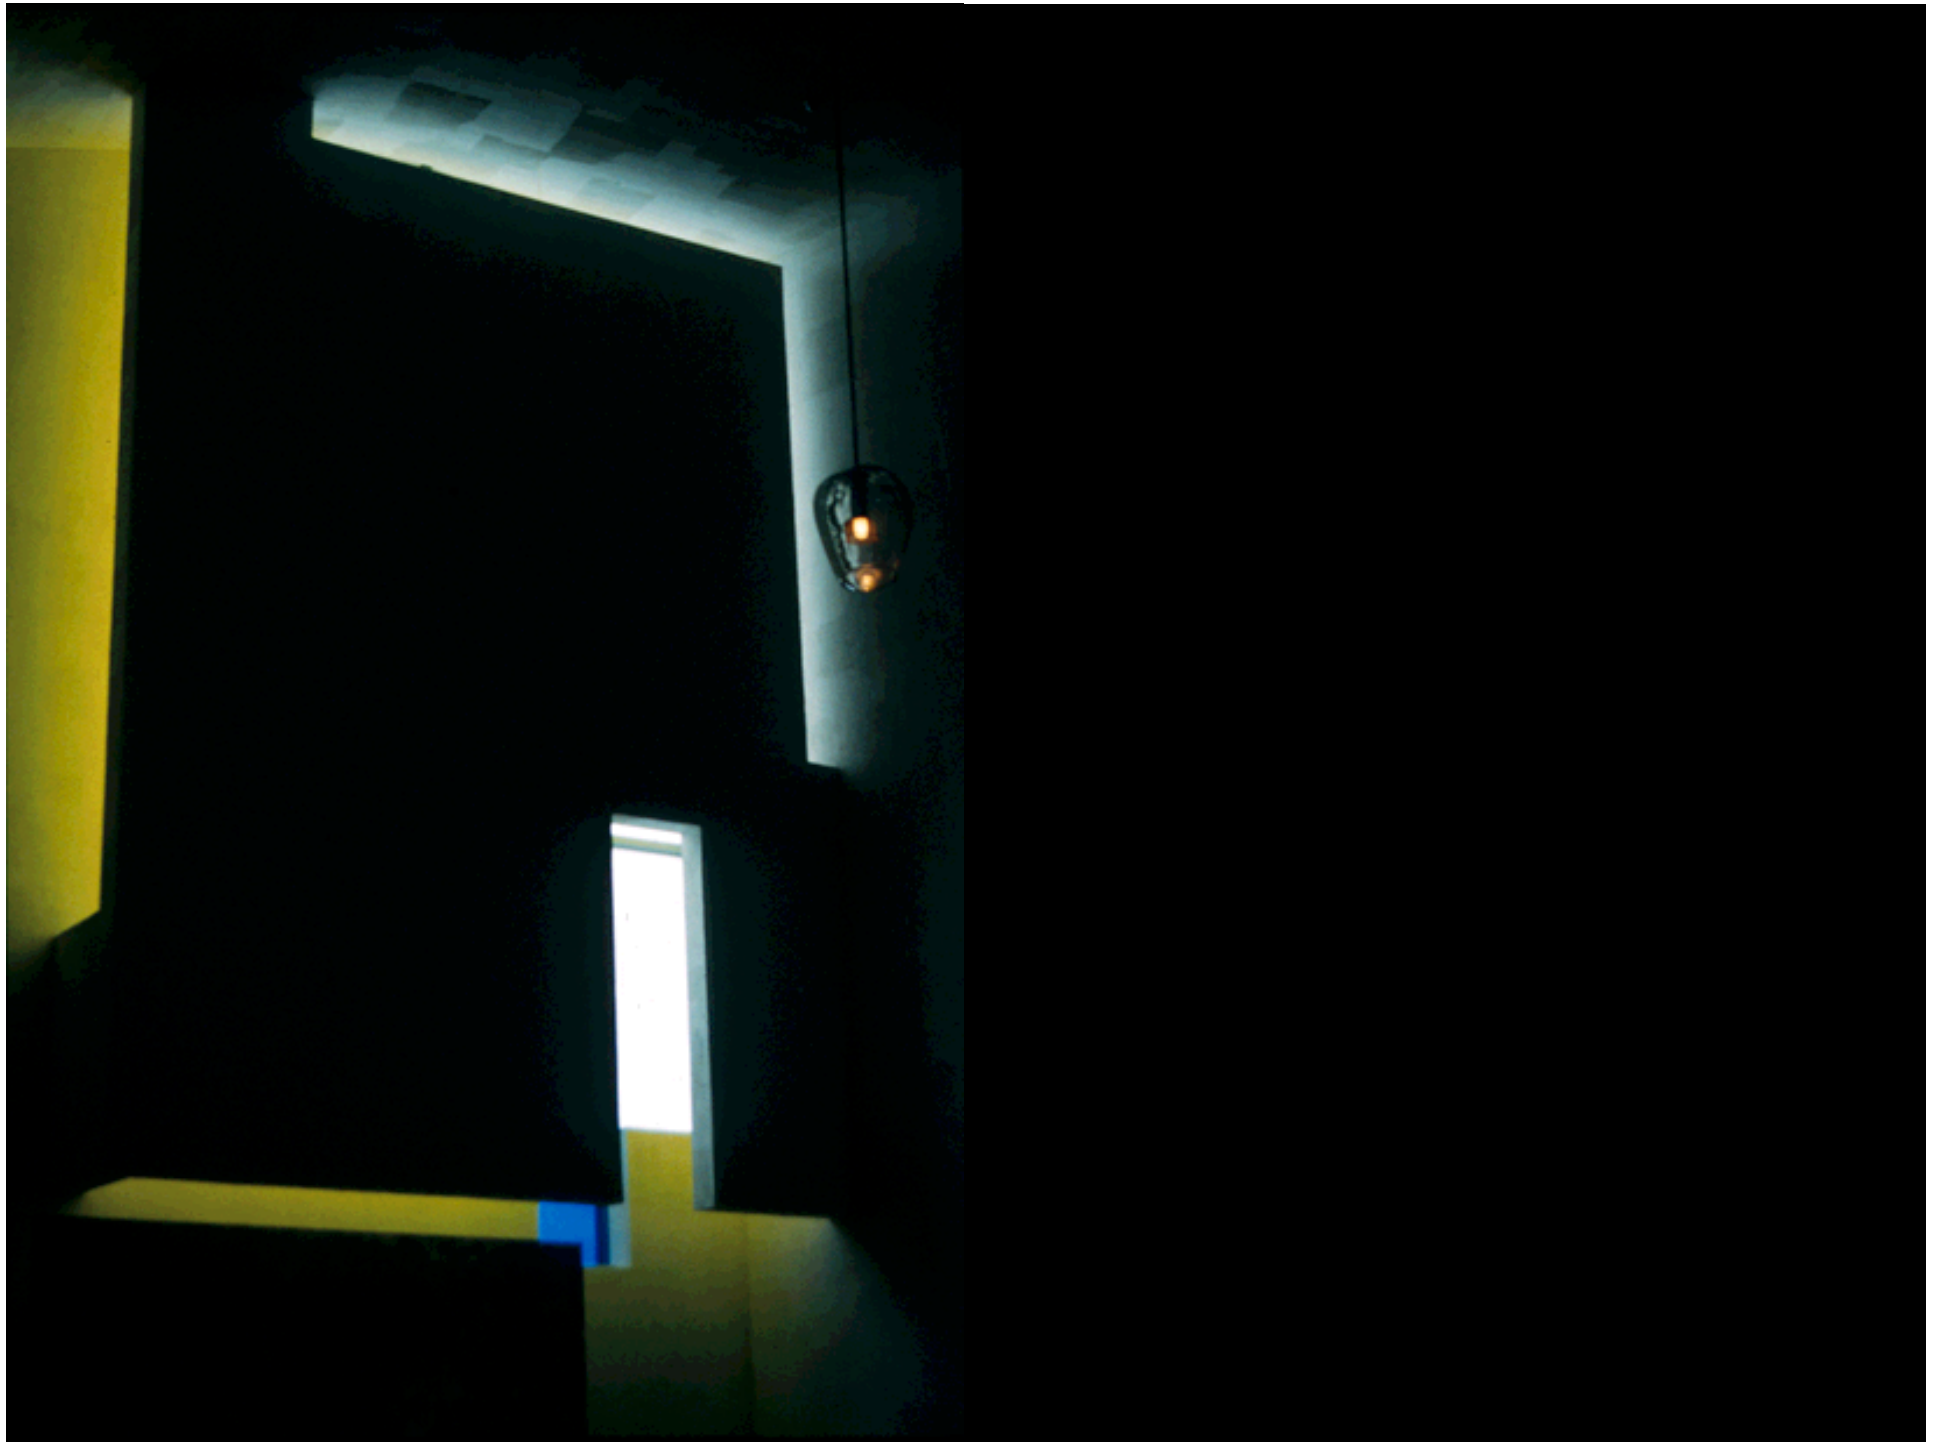

Processional

D.E. Shaw Co. 1991

Processional: A clear lens in South light with a white reflector

Narthex: A green lens in South light with a red reflector

Reconciliation: A orange lens in South light with a purple reflector

Worship entry: A yellow lens in West light with a blue reflector

Worship sanctuary: A blue lens in East light with a yellow reflector

Choir: A red lens in West light with a green reflector

Chapel: A purple lens in North light with a orange reflector