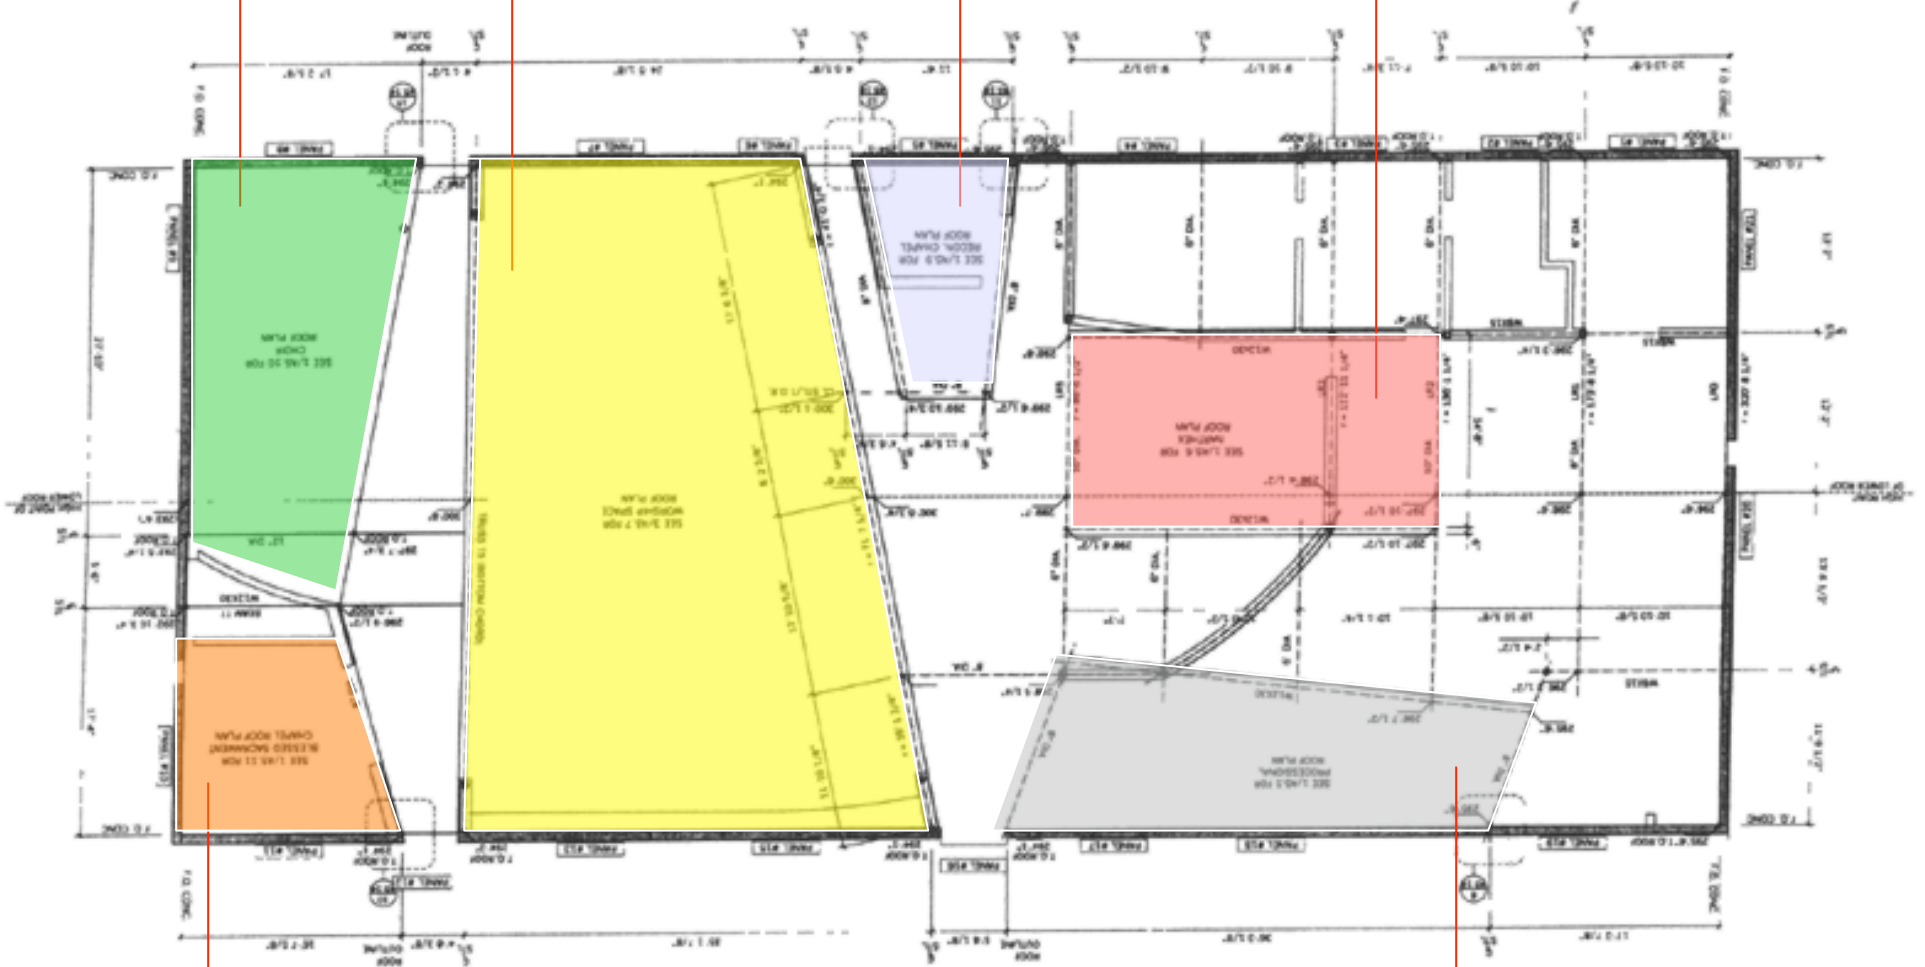

Choir

Reconciliation Chapel

Worship Space

Narthex

Blessed Sacrament Chapel

Processional