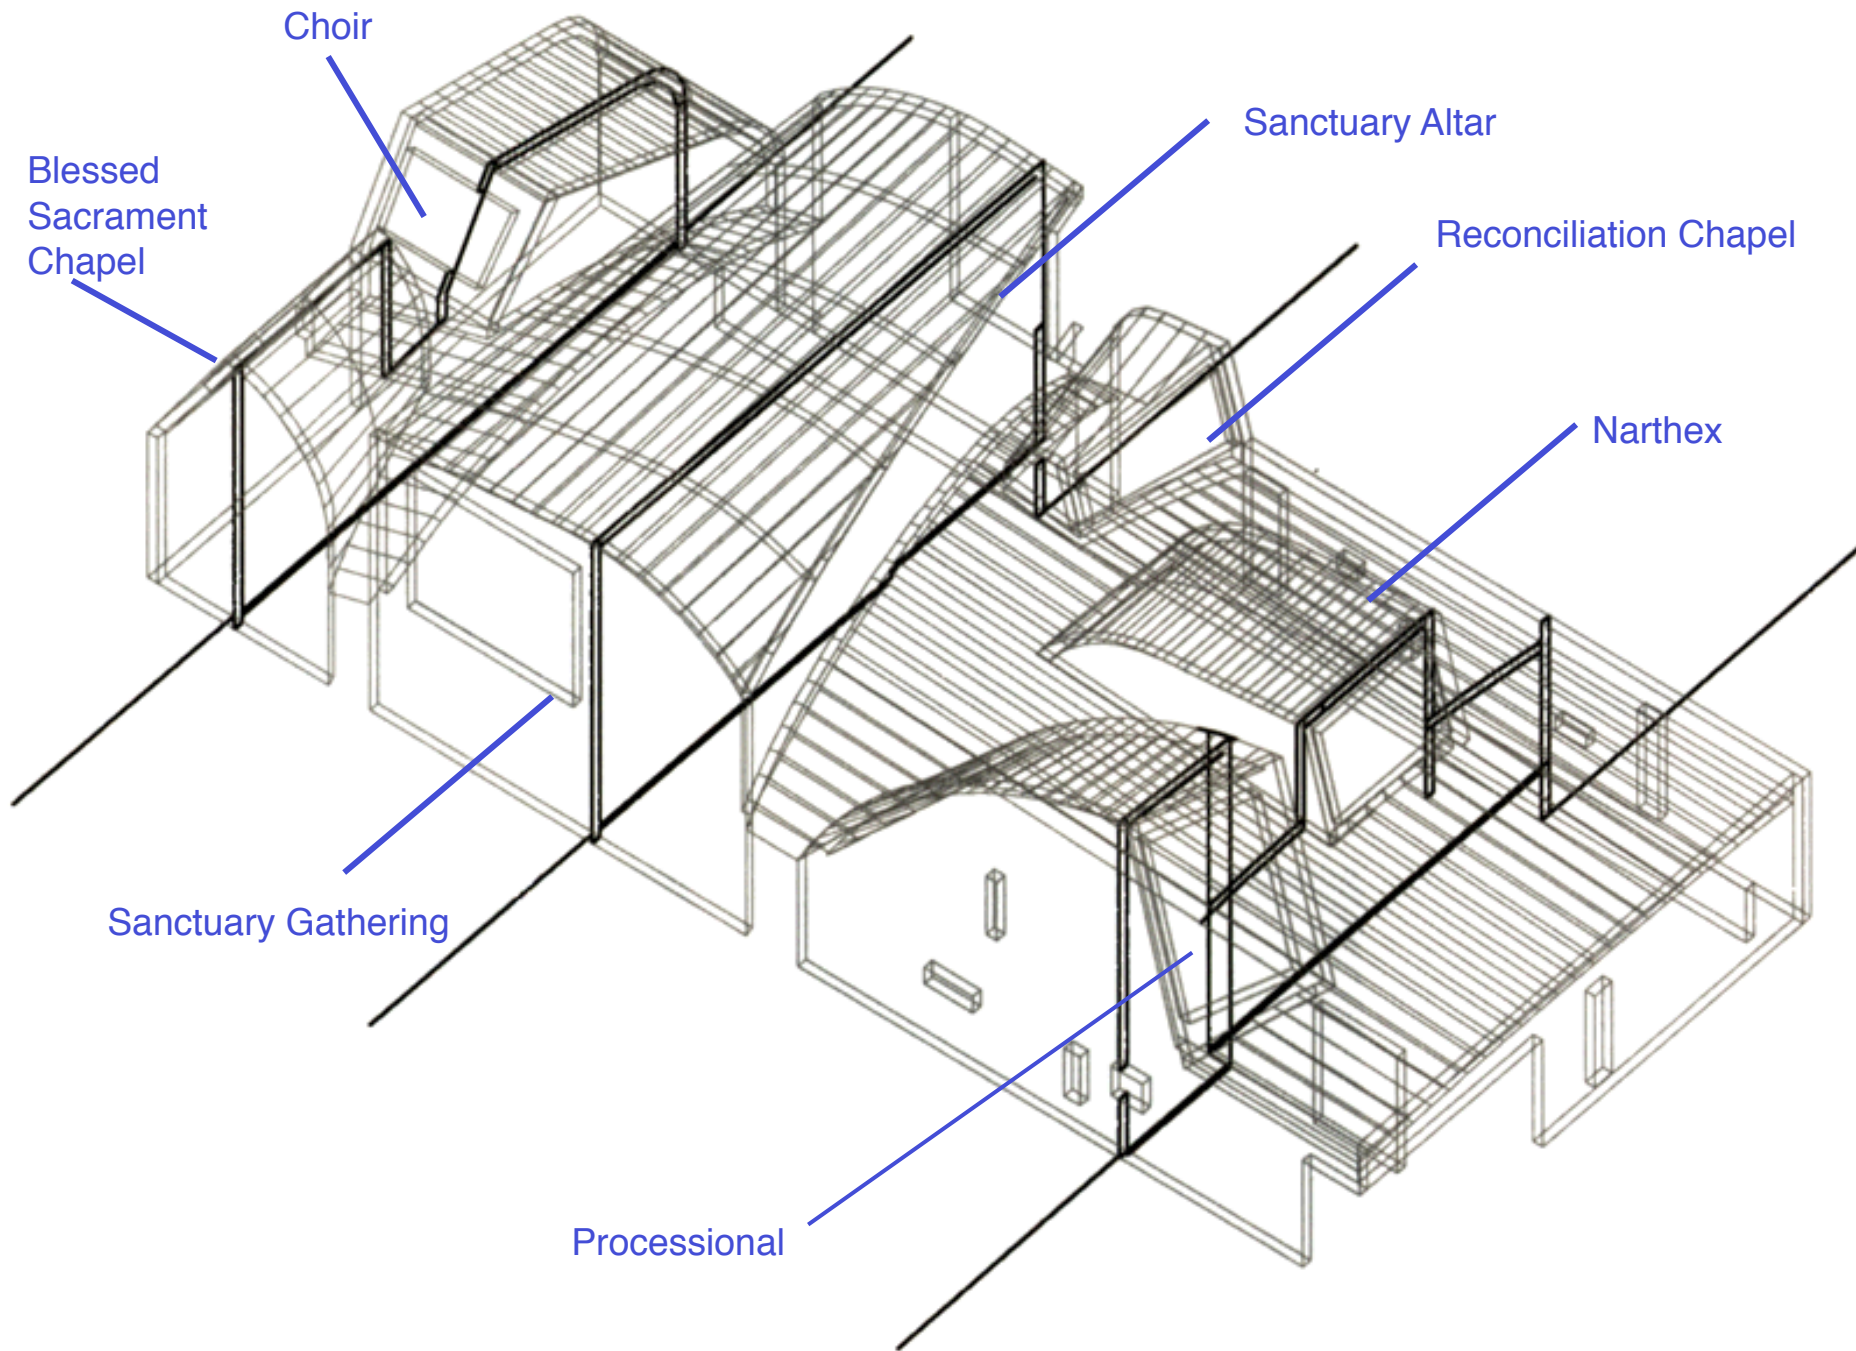

Choir

Blessed
Sacrament
Chapel

Sanctuary Altar

Reconciliation Chapel

Narthex

Sanctuary Gathering

Processional