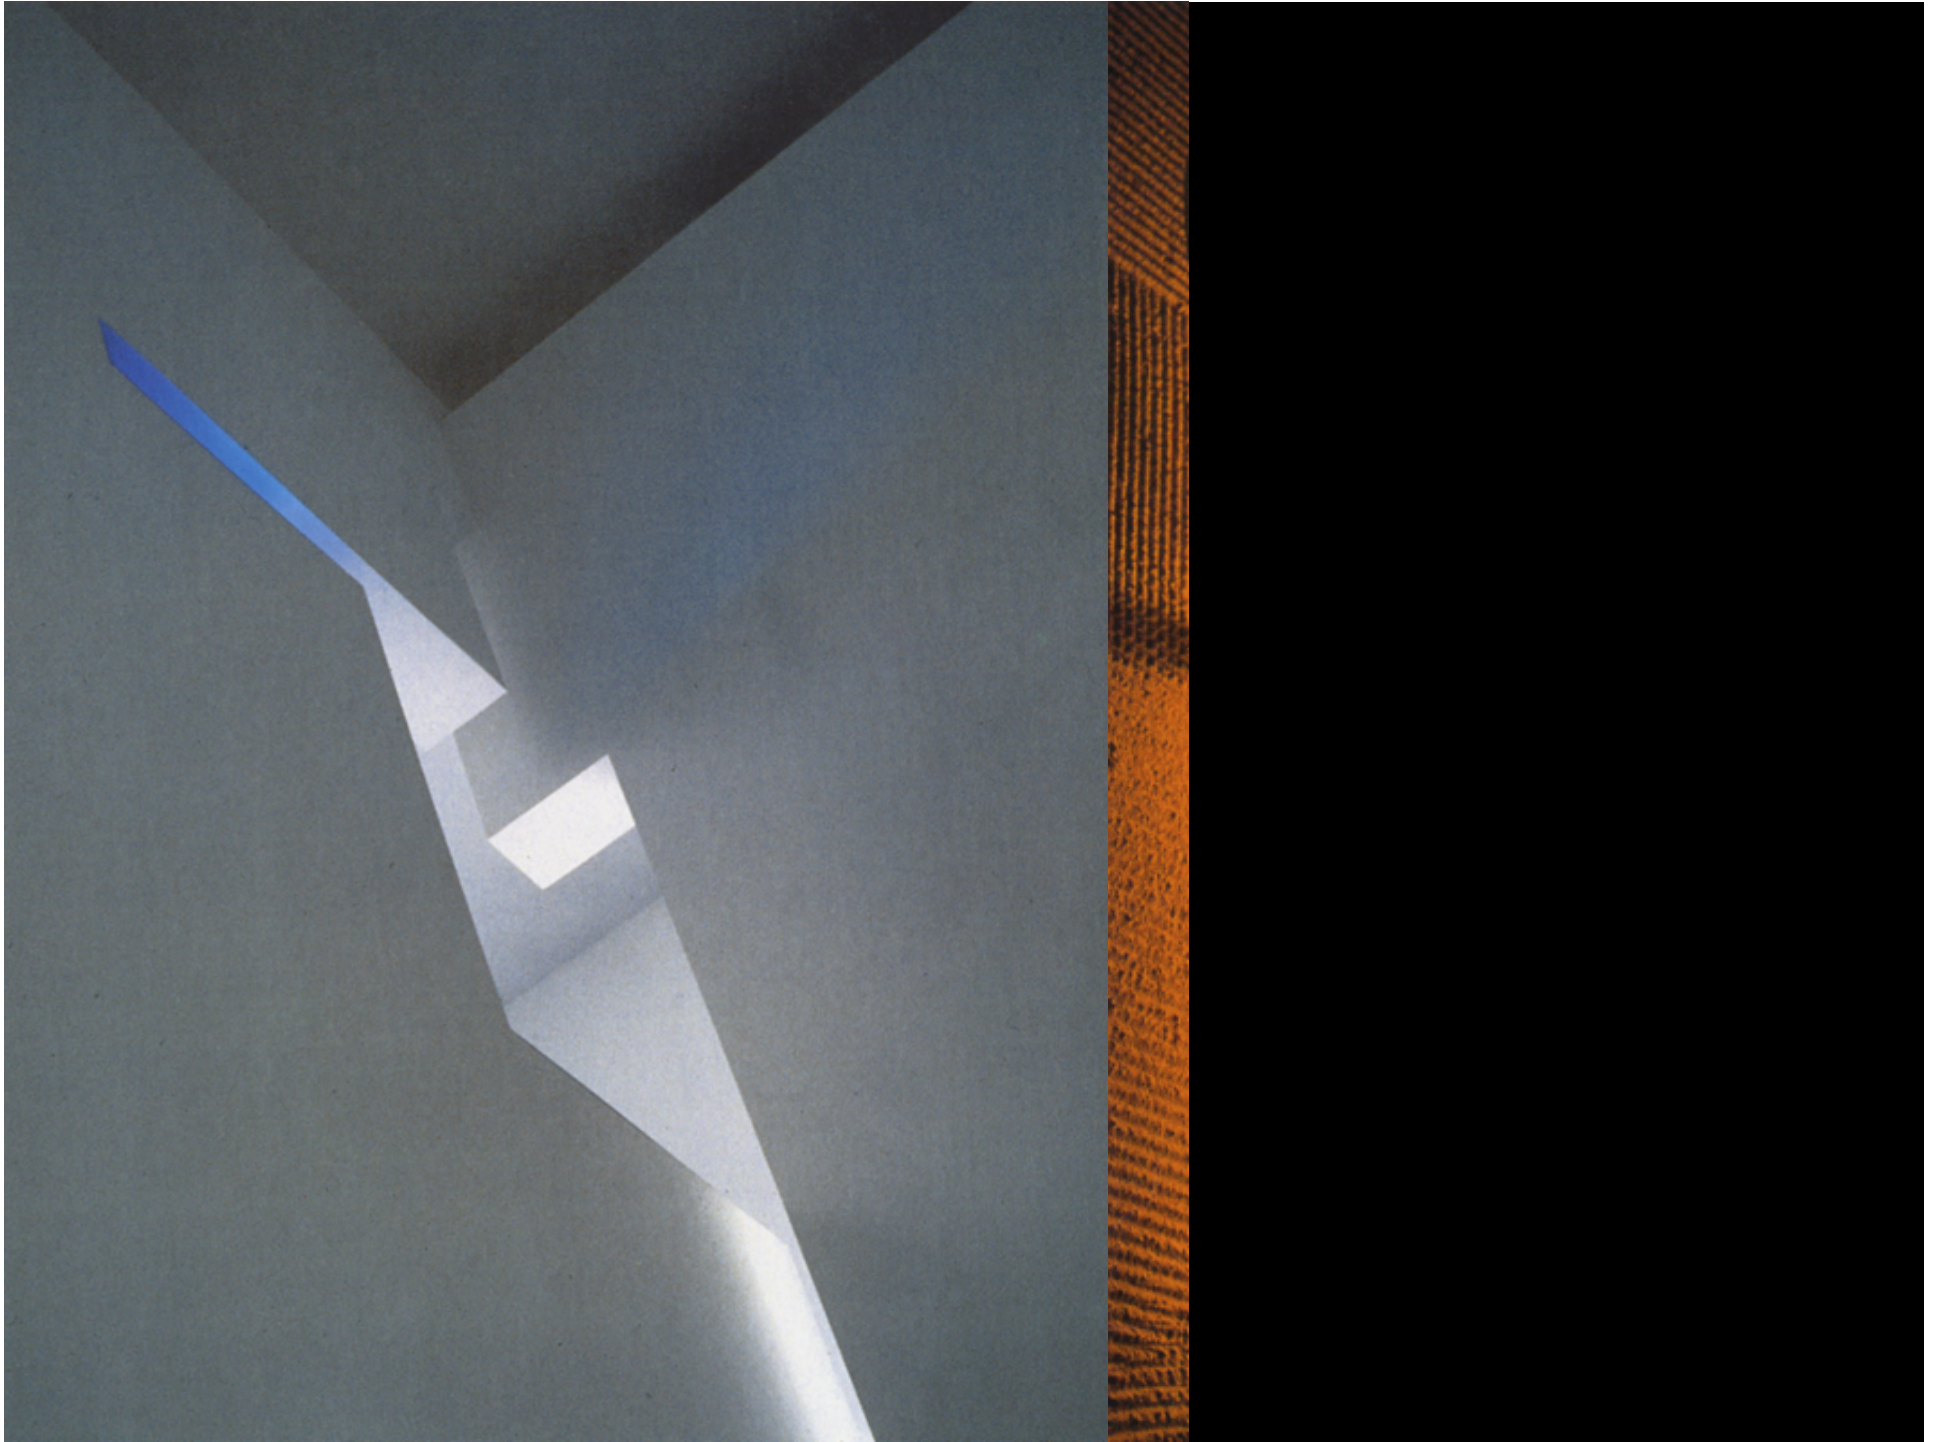

Processional

D.E. Shaw Co. 1991

Processional: A clear lens in South light with a white reflector

Narthex: A green lens in South light with a red reflector

Reconciliation: A orange lens in South light with a purple reflector