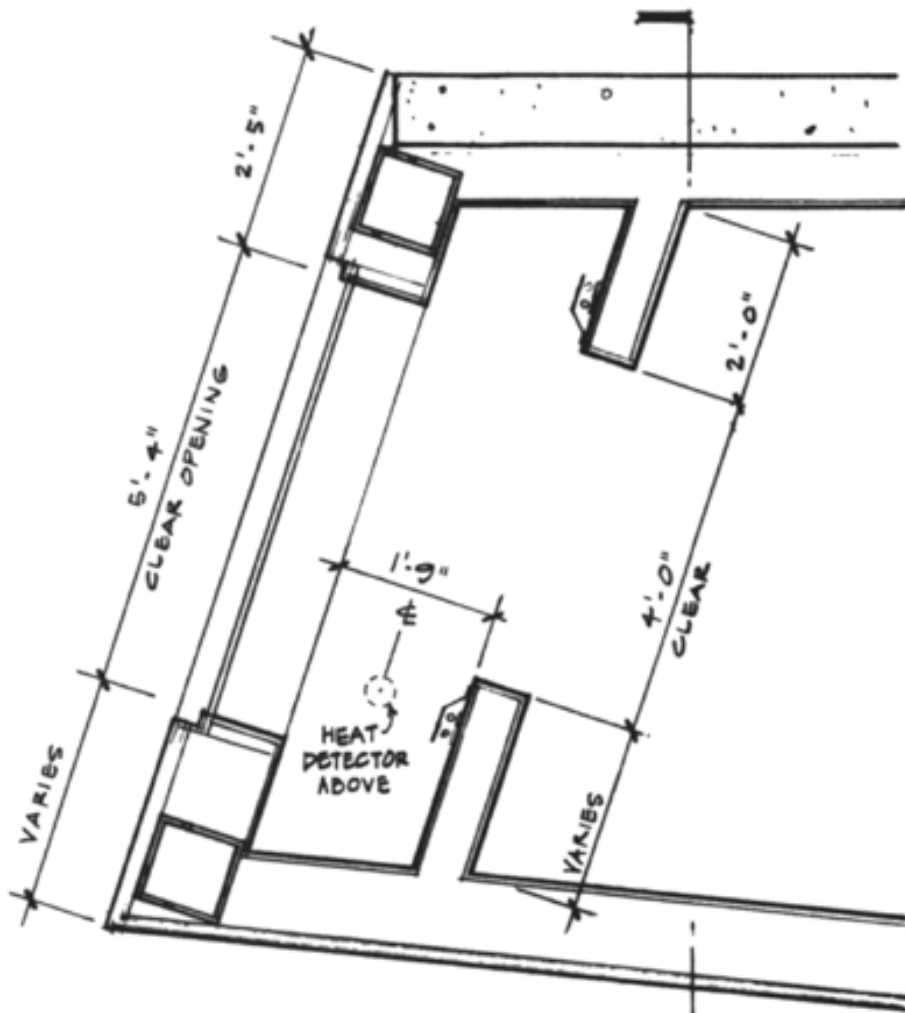

Worship entry: A yellow lens in West light with a blue reflector

Worship sanctuary: A blue lens in East light with a yellow reflector

Choir: A red lens in West light with a green reflector

Chapel: A purple lens in North light with a orange reflector

Court: A water lens in full light with a zinc reflector

Processional: South light clear lens
white reflector

Processional: South light, clear lens
white reflector

A PLAN
 $\frac{1}{2}'' = 1'-0''$

B ELEVATION
 $\frac{1}{4}'' = 1'-0''$