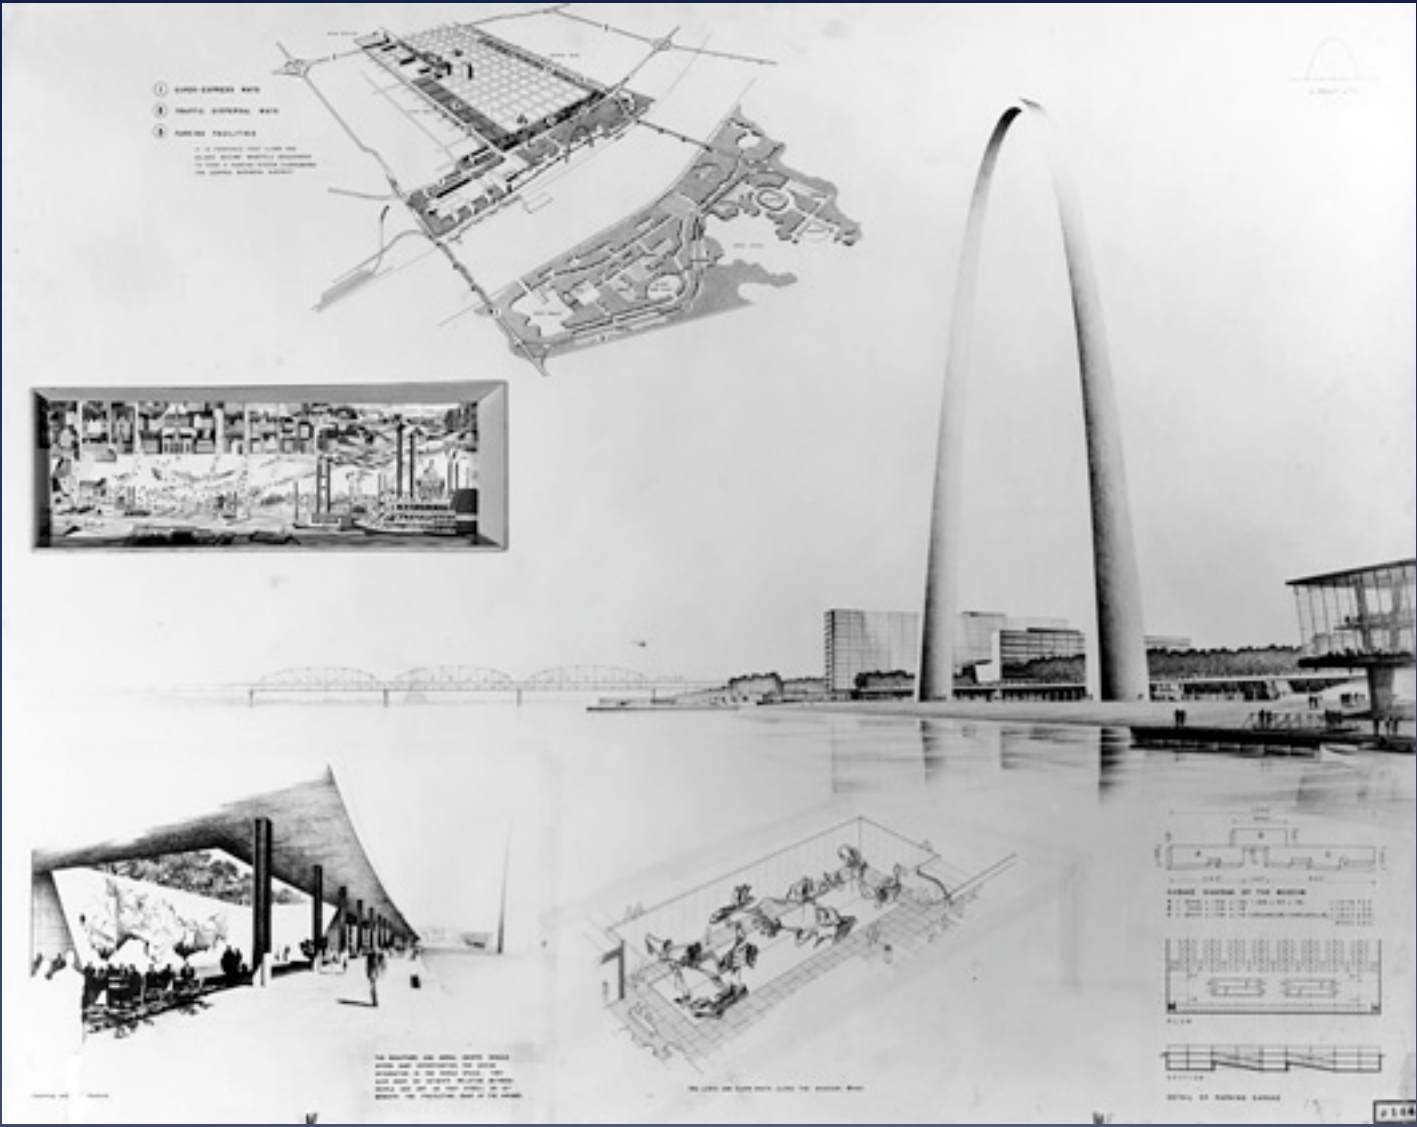

# Catenary Gateway

Saarinen's arch

Spanning 630 feet horizontally and vertically

Figure A.