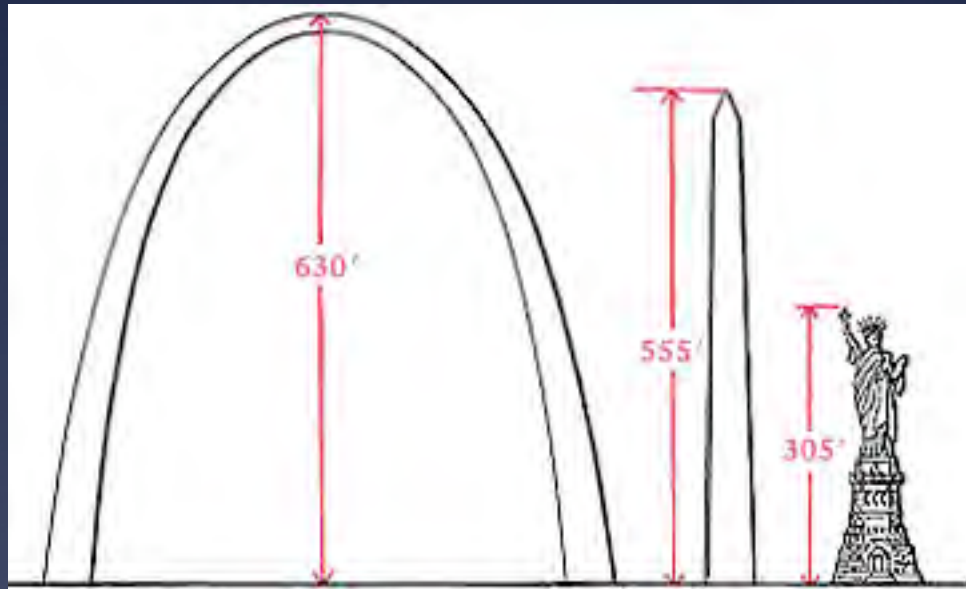

# Catenary Gateway

Saarinen's arch

Spanning 630 feet horizontally and vertically

Figure A.