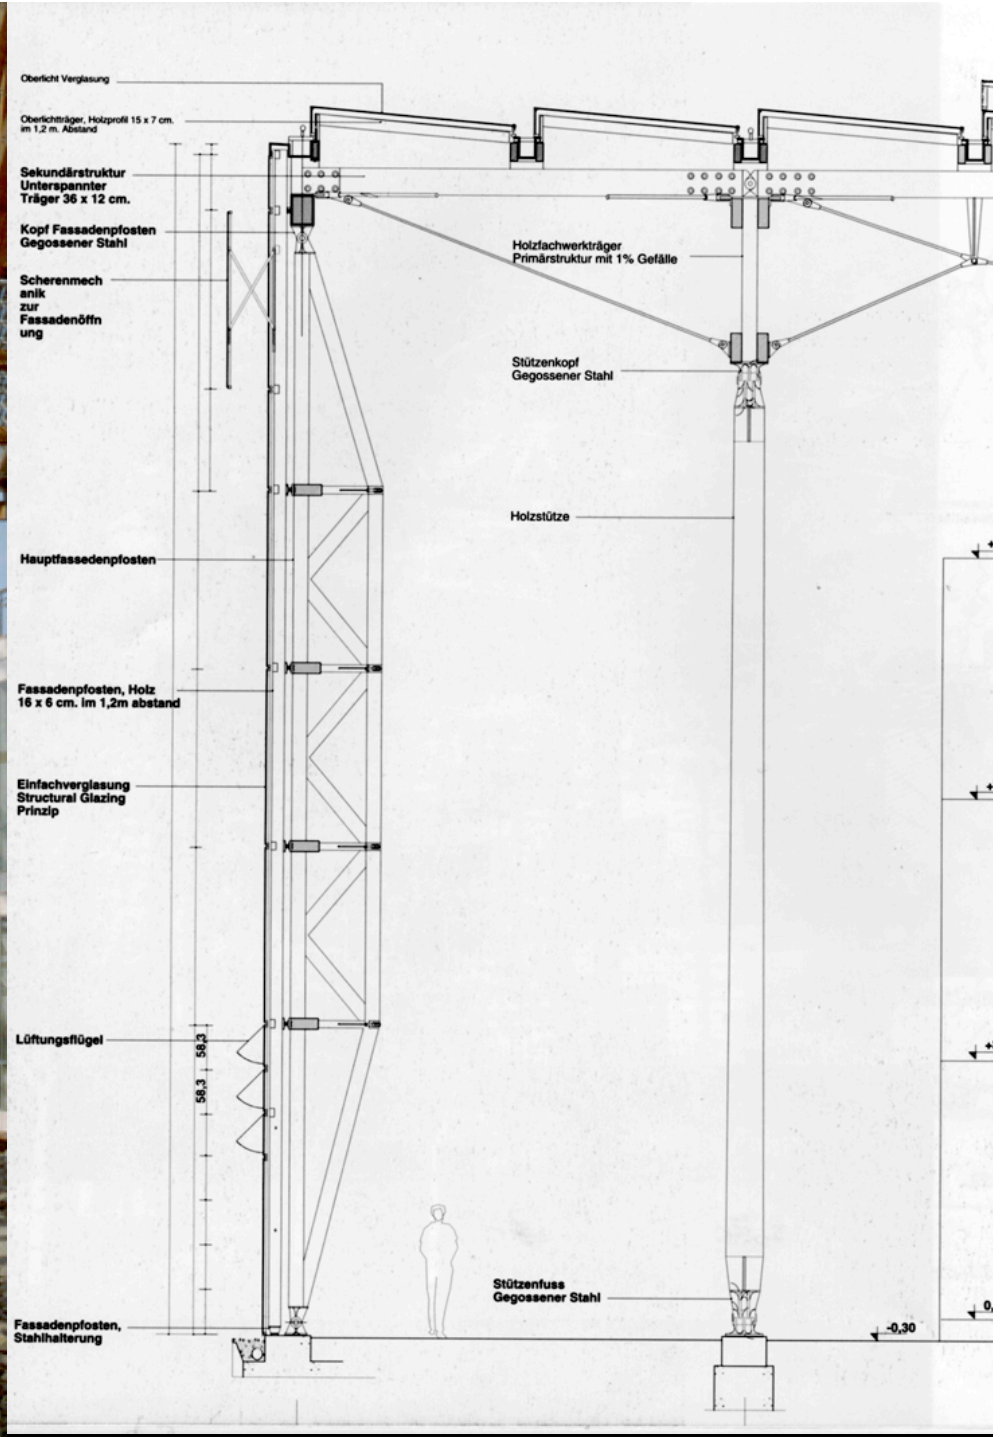

# Micro Climatic Envelope... Mont Cenis

Micro Climatic envelope

Public Service Buildings

Library

Seminar facilities

The role of the microclimatic envelope was to modify the interior climate to be less like Herne (SW of Hanover, Germany) and more like Nice on the Mediterranean sea (which is nice)

TYPISCHER WINTERTAG