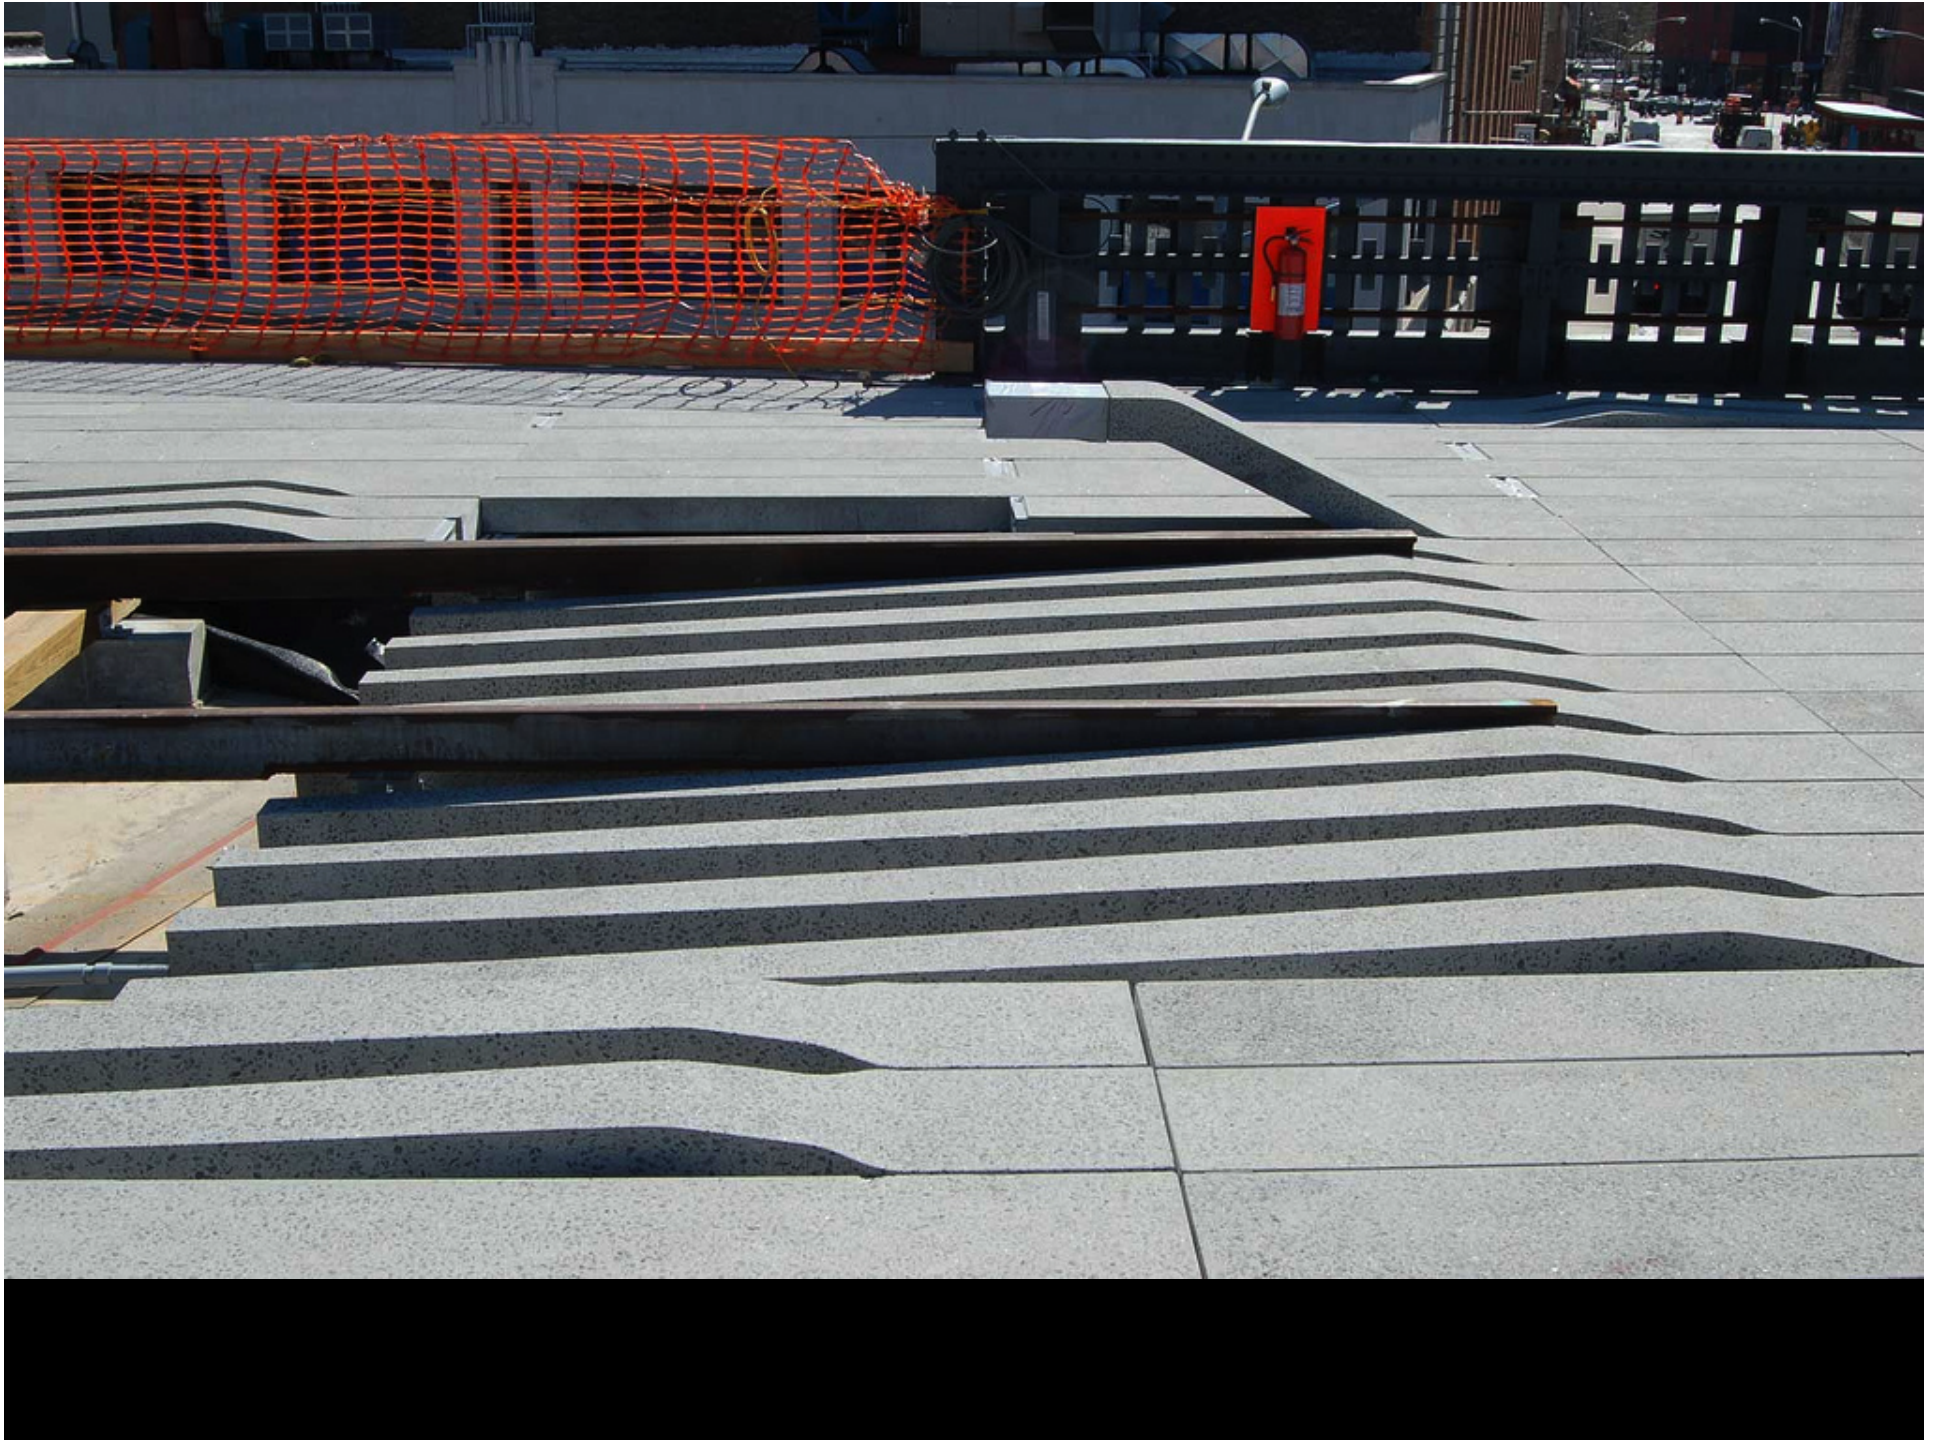

Elevated green...the High Line

Diller, Sofidio, Renfro

8403

No. 58
N.Y.C. VIADUCT Building
N.Y.
N.Y. CENTRAL
A FURBER COMPANY

HIGH LINE ACCESS POINTS

51
1-24-07

52 N
12-15-07

5-1-N
1-12-07