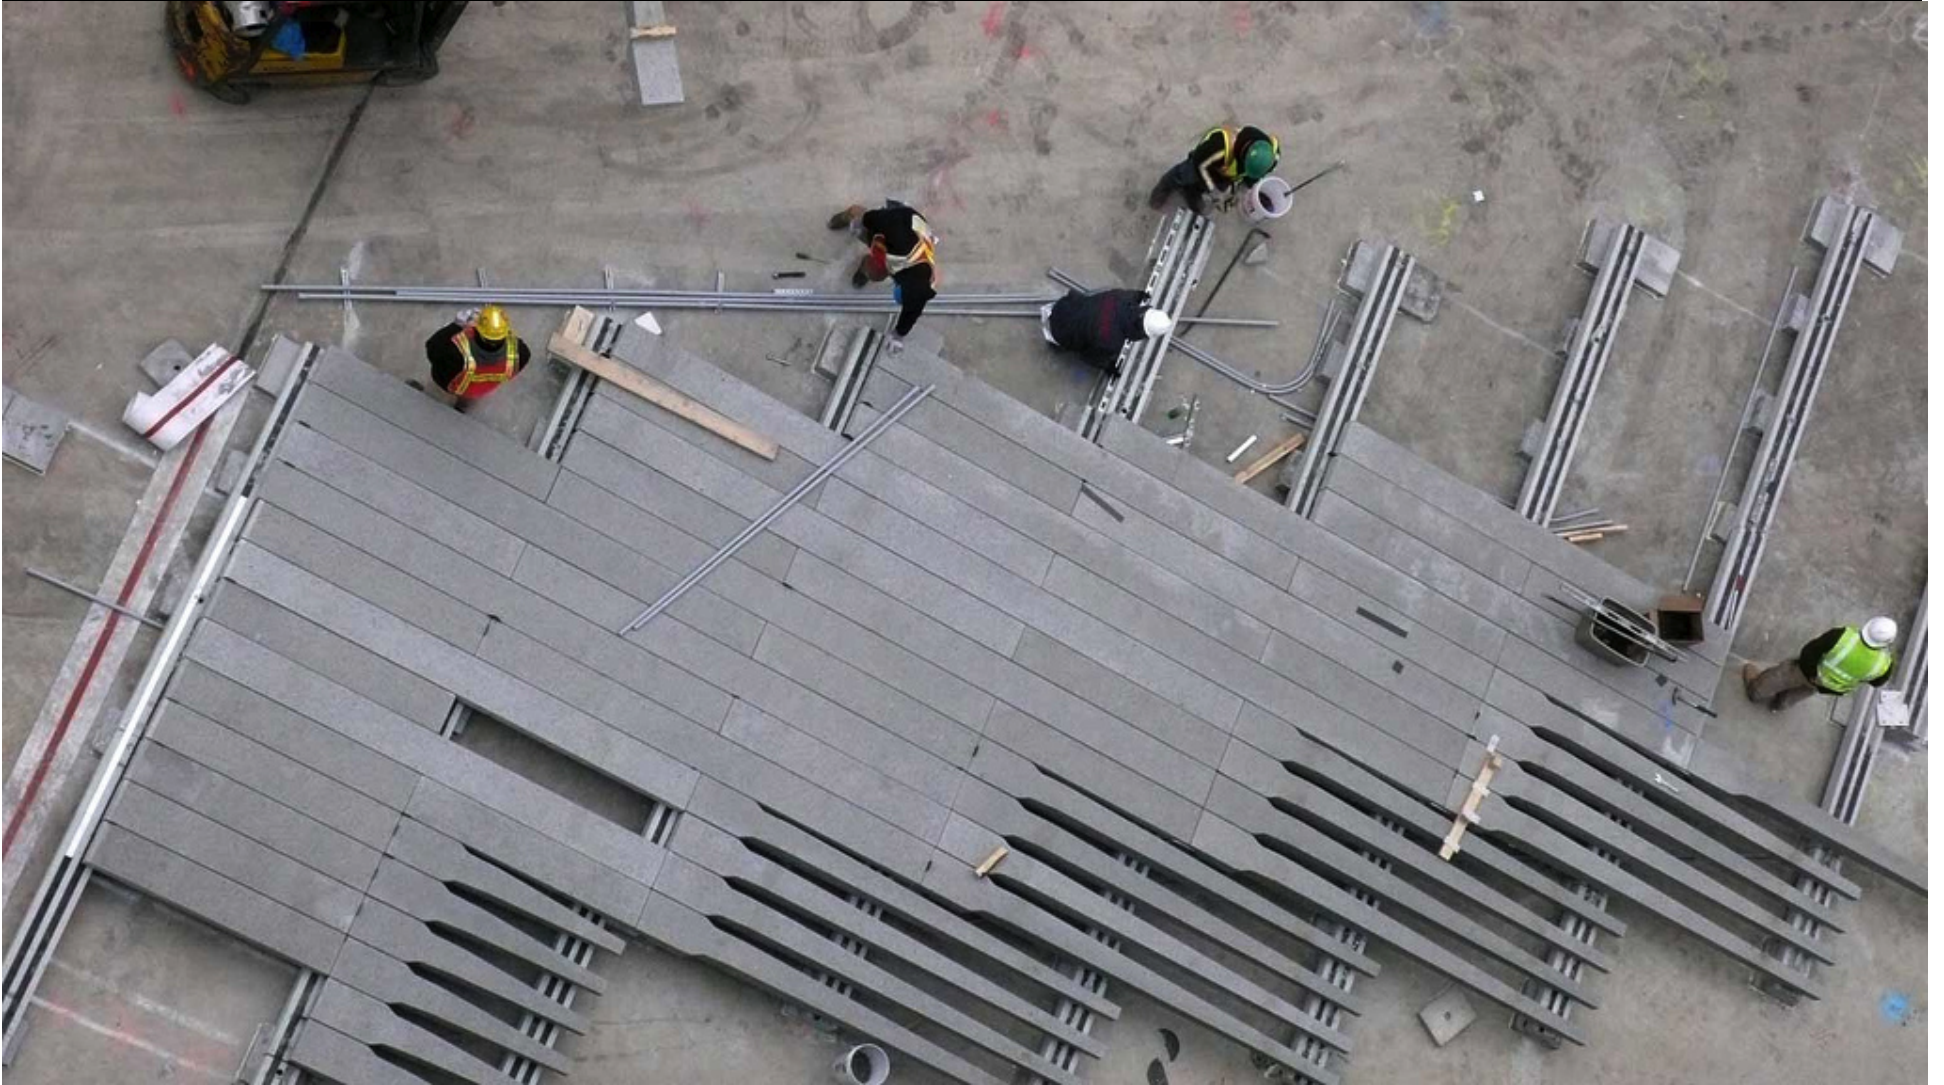

Elevated green...the High Line

Diller, Sofidio, Renfro

8403

No. 58
N.Y.C. VIADUCT Building
N.Y.
N.Y. CENTRAL
A FURBER COMPANY

HIGH LINE ACCESS POINTS

51
1-24-07

52 N
12-15-07

5-1-N
1-12-07