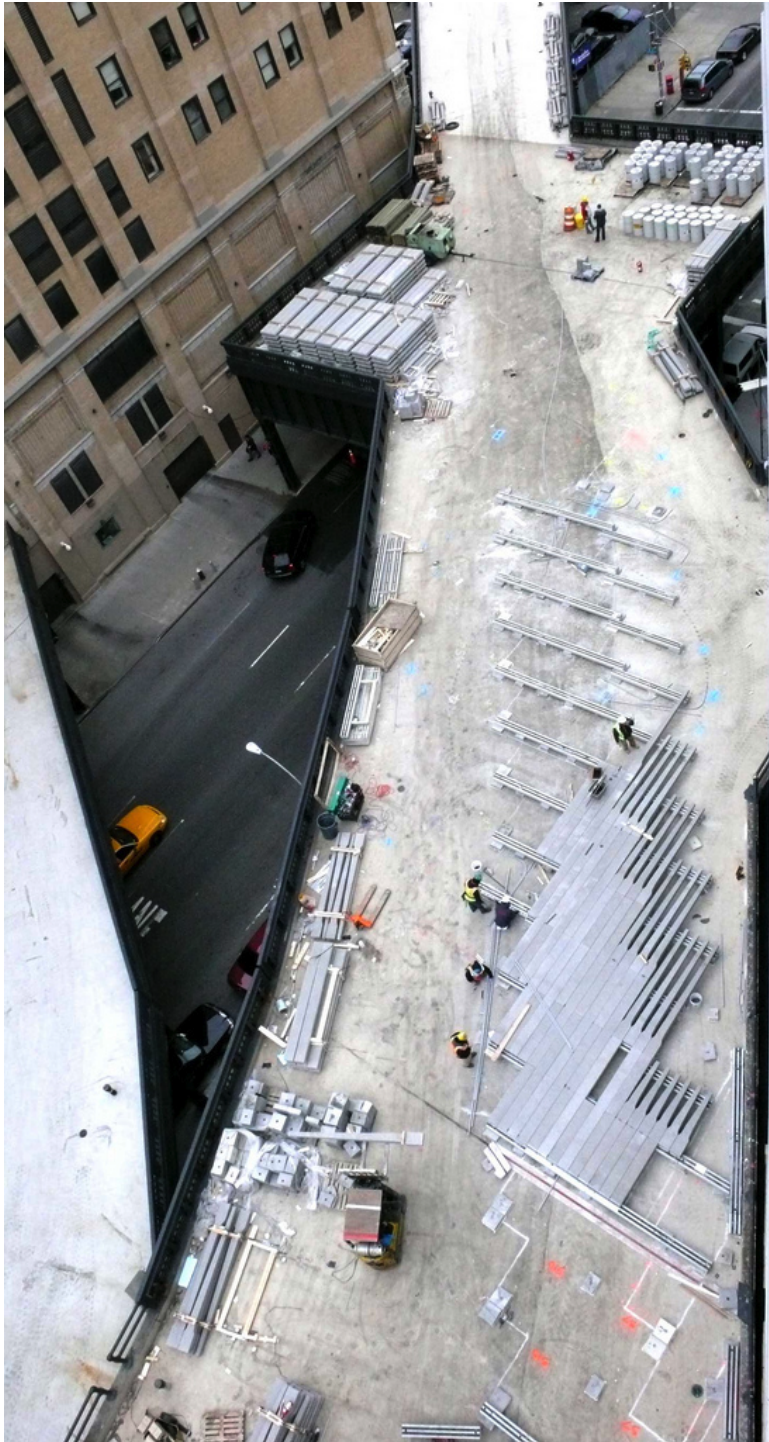

Elevated green...the High Line

Diller, Sofidio, Renfro

8403

No. 58
N.Y.C. VIADUCT Building
N.Y.
N.Y. CENTRAL
A FURBER COMPANY

HIGH LINE ACCESS POINTS

51
1-24-07

52 N
12-15-07

5-1-N
1-12-07