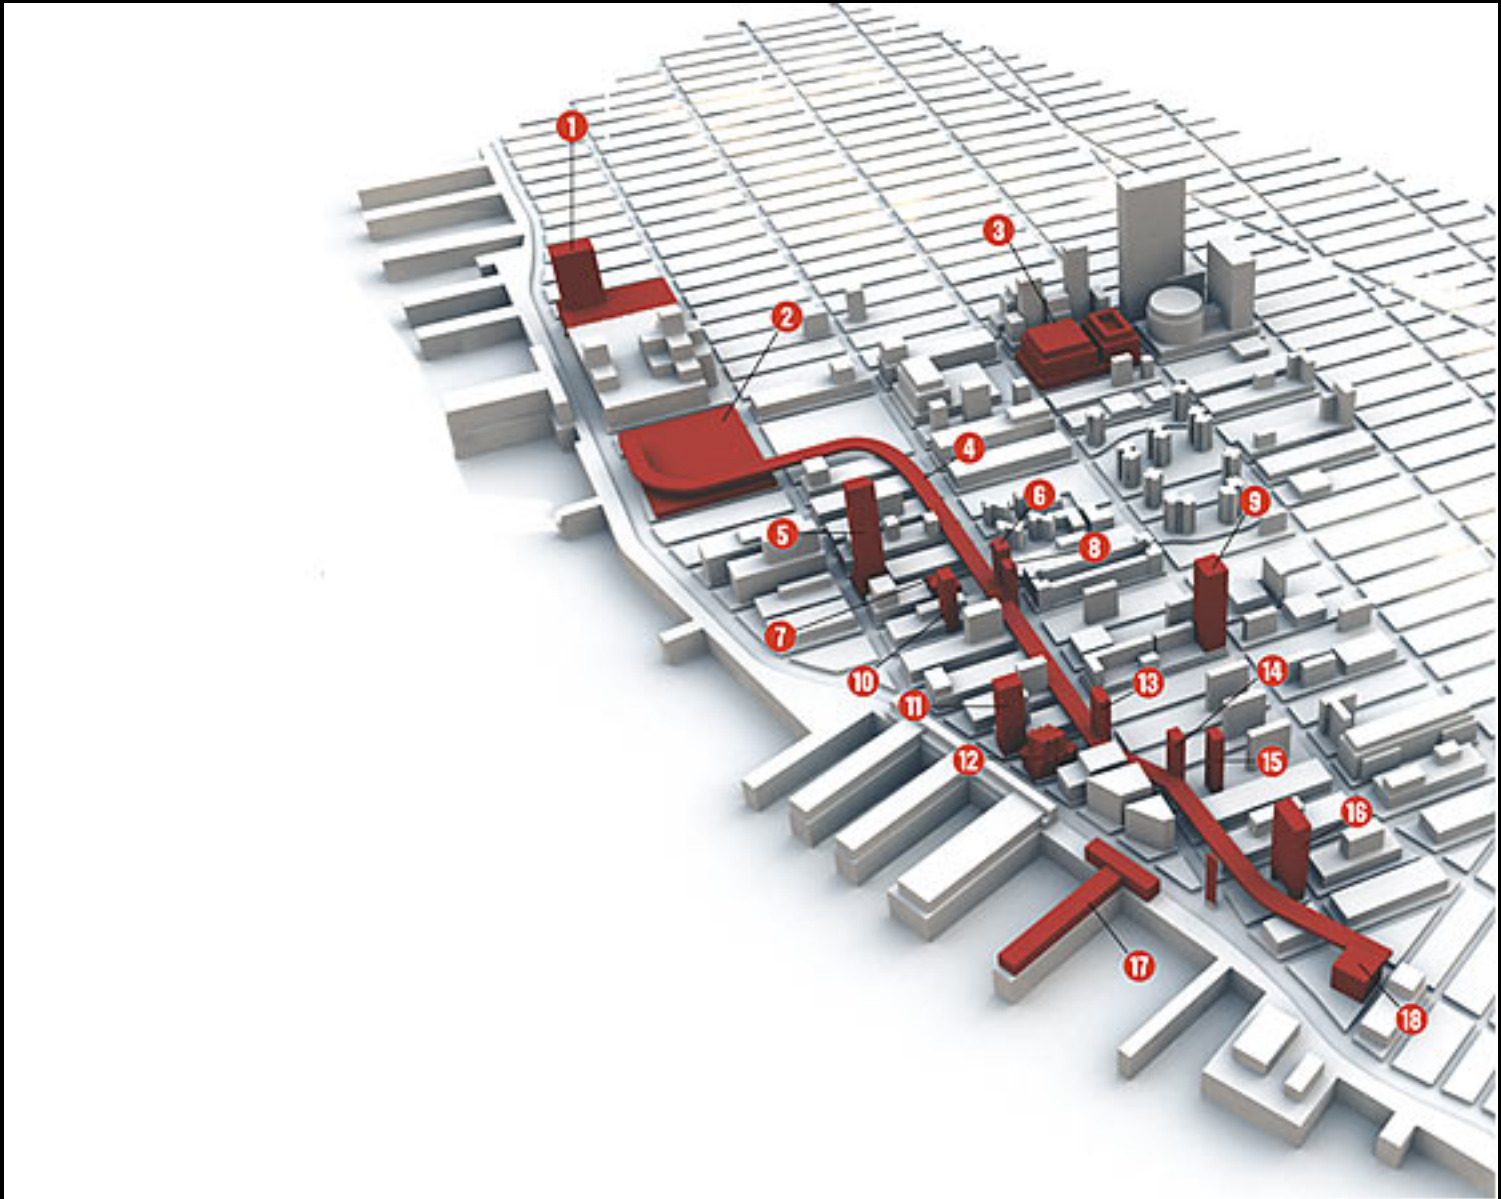

Elevated green...the High Line

Diller, Sofidio, Renfro

8403

No. 58
N.Y.C. VIADUCT Building
N.Y.
N.Y. CENTRAL
A FURBER COMPANY

HIGH LINE ACCESS POINTS

51
1-24-07

52 N
12-15-07

5-1-N
1-12-07

TH 514
CH-NE
4-0207