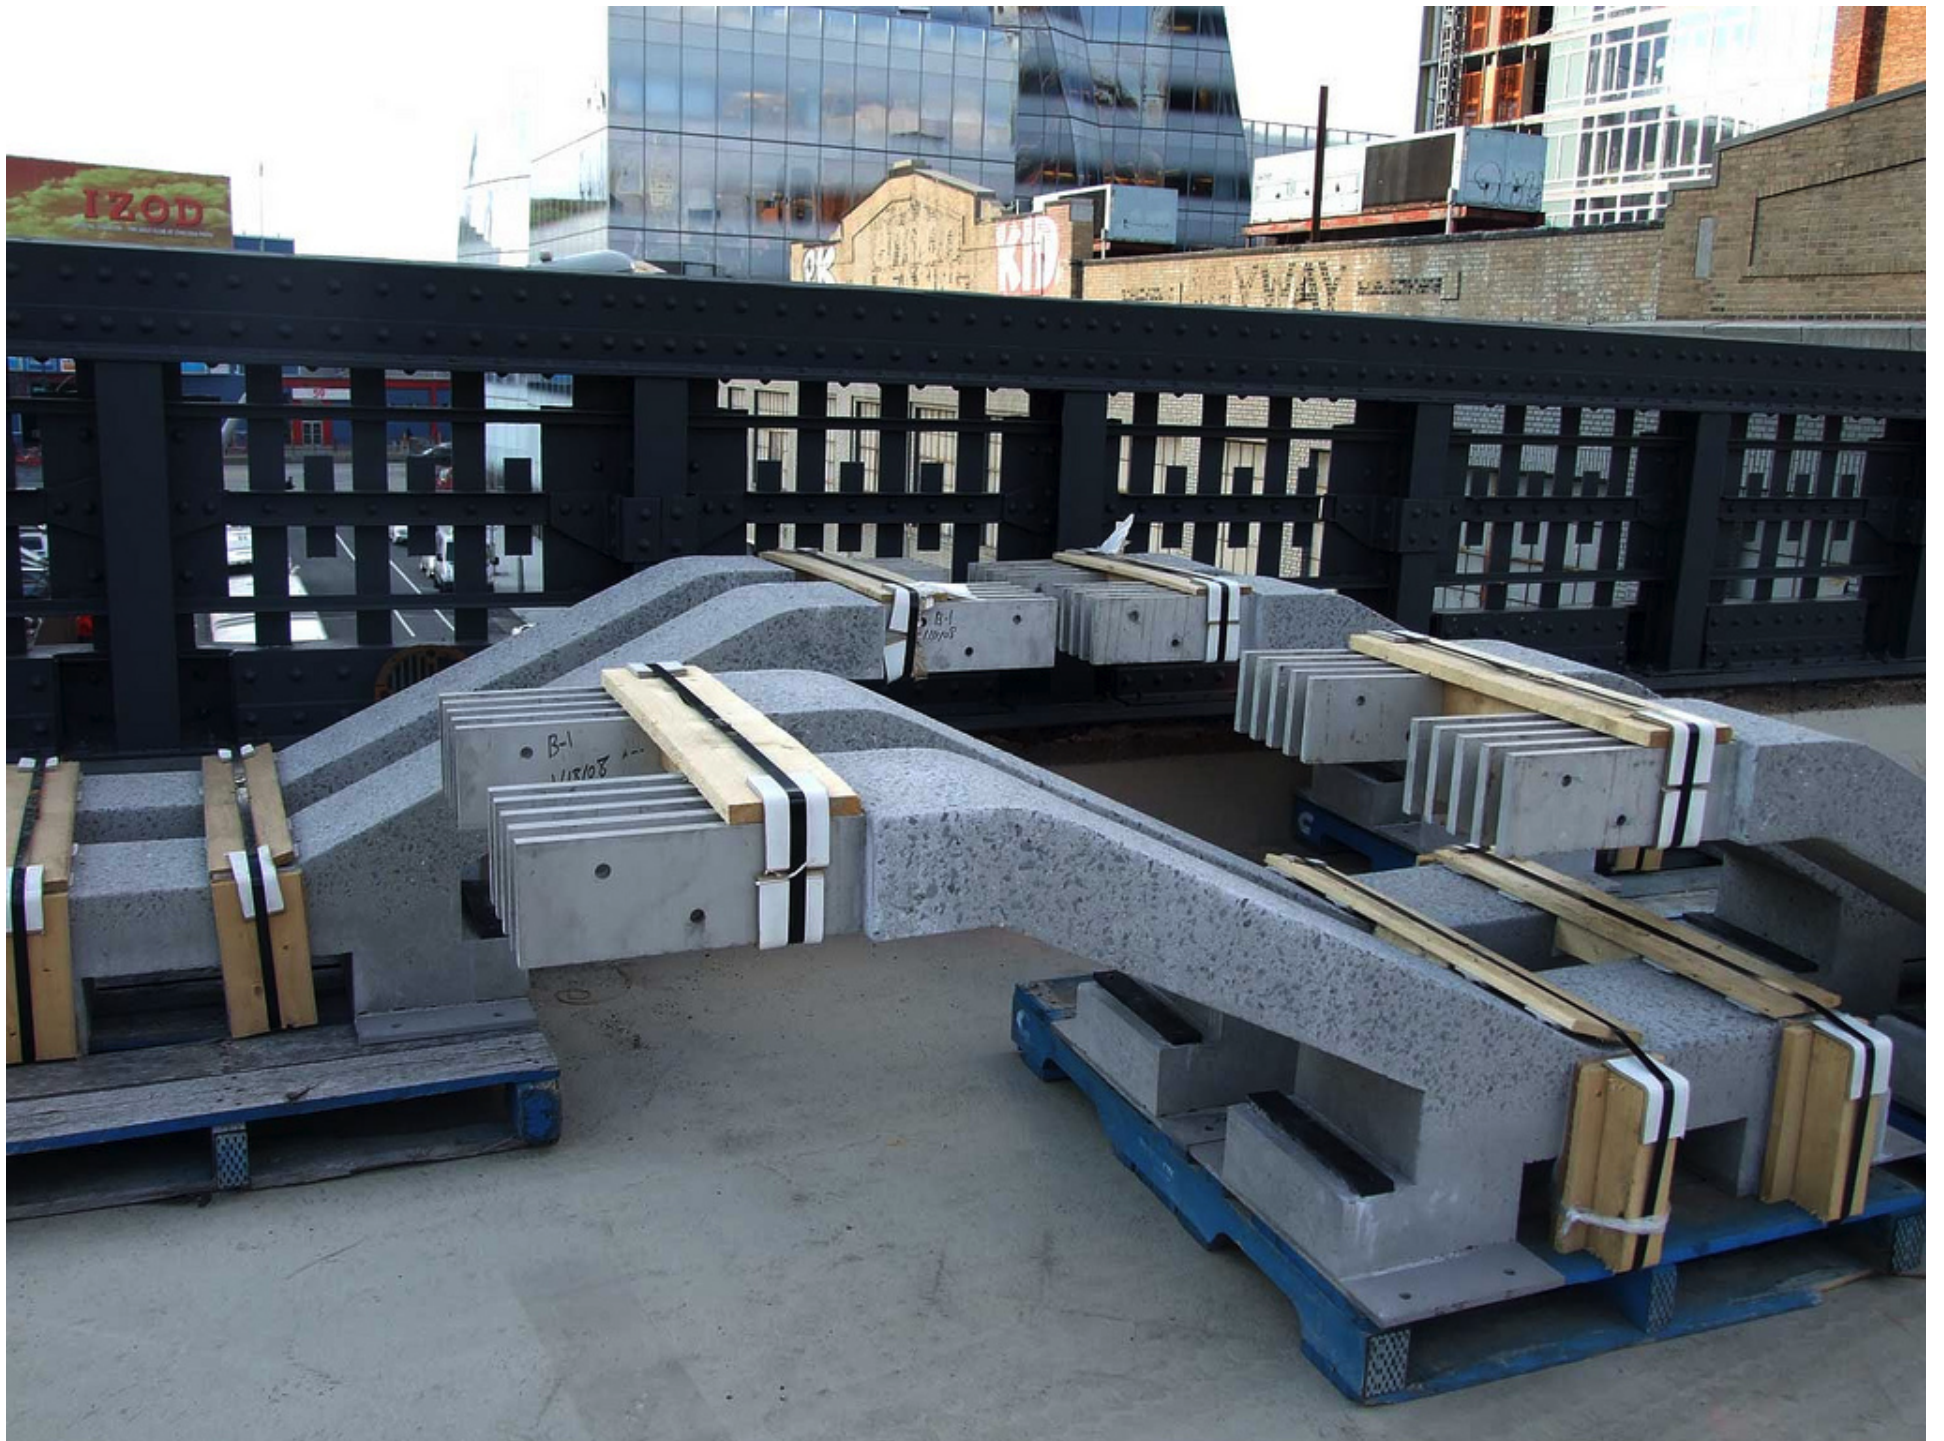

Elevated green...the High Line

Diller, Sofidio, Renfro

8403

No. 58
N.Y.C. VIADUCT Building
N.Y.
N.Y. CENTRAL
A FURBER COMPANY

HIGH LINE ACCESS POINTS

51
1-24-07

52 N
12-15-07

5-1-N
1-12-07