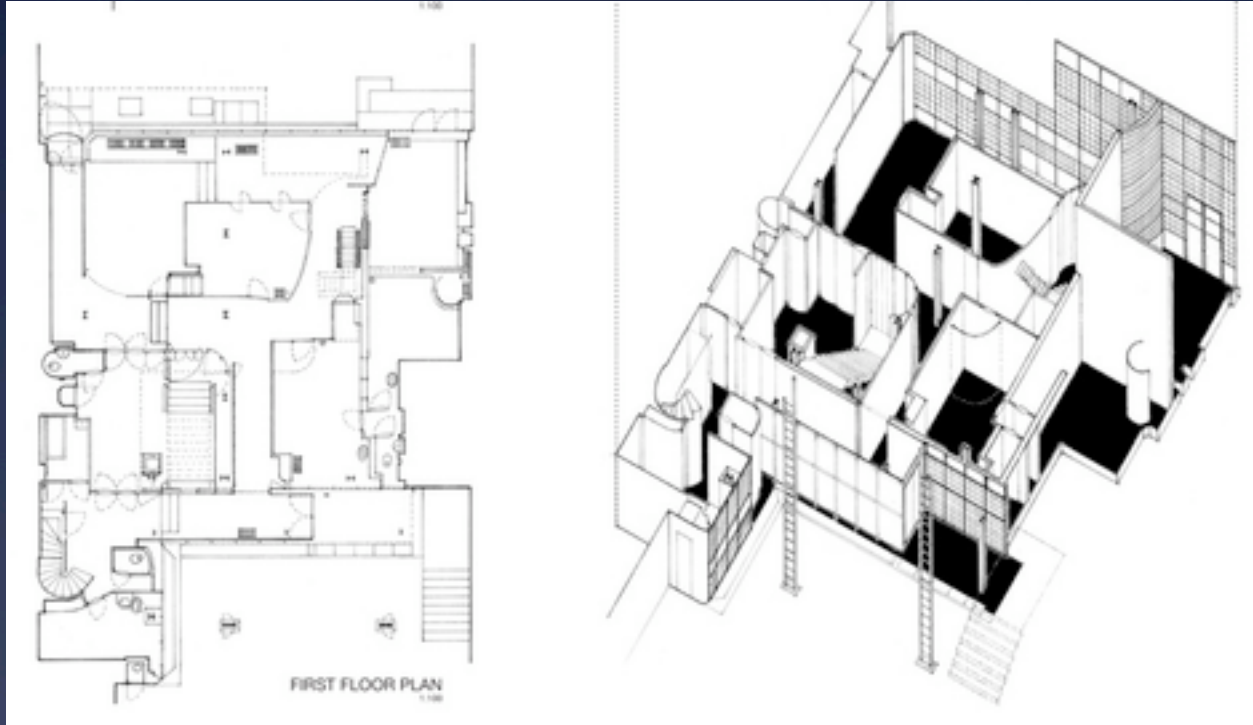

# la Maison de Verre (1932)

...an urban house with consequential vertical spaces and architectural fabric...

Pierre Chareau

34 Rue Saint-Guillaume, Paris, France  
Address is approximate

User Photos

PIERRE CHAREAU 1931  
COLL - BIJVOET  
FERS - DALBET

Dr. and Mrs. Dalsace

Looking down from the second floor to the great room, towards the bookcase and the ventilation system.

[http://www.dailymotion.com/video/x2bi32\\_la-maison-de-verre-de-pierre-charea\\_creation](http://www.dailymotion.com/video/x2bi32_la-maison-de-verre-de-pierre-charea_creation)