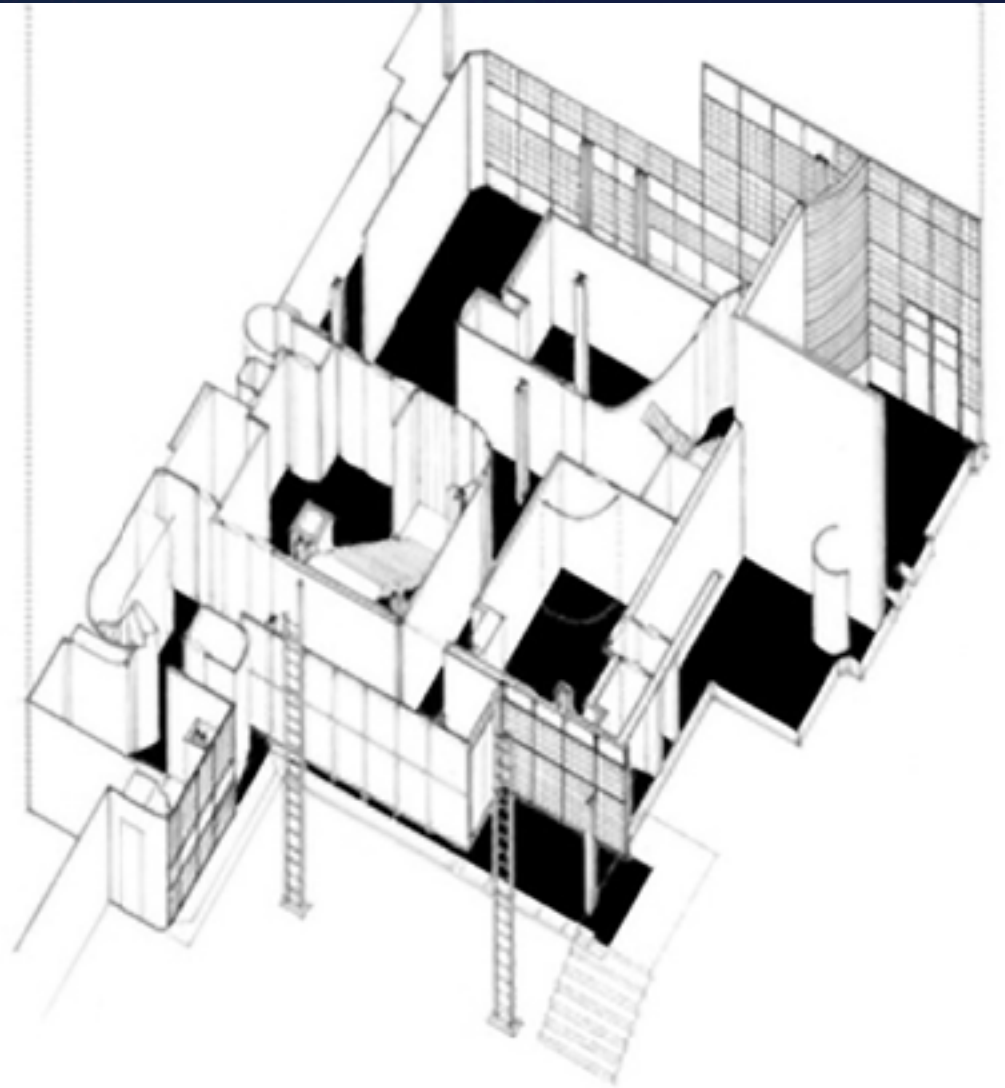

# la Maison de Verre (1932)

...an urban house with consequential vertical spaces and architectural fabric...

Pierre Chareau

34 Rue Saint-Guillaume, Paris, France  
Address is approximate

User Photos

PIERRE CHAREAU 1931  
COLL - BIJVOET  
FERS - DALBET

Dr. and Mrs. Dalsace

Looking down from the second floor to the great room, towards the bookcase and the ventilation system.

[http://www.dailymotion.com/video/x2bi32\\_la-maison-de-verre-de-pierre-charea\\_creation](http://www.dailymotion.com/video/x2bi32_la-maison-de-verre-de-pierre-charea_creation)