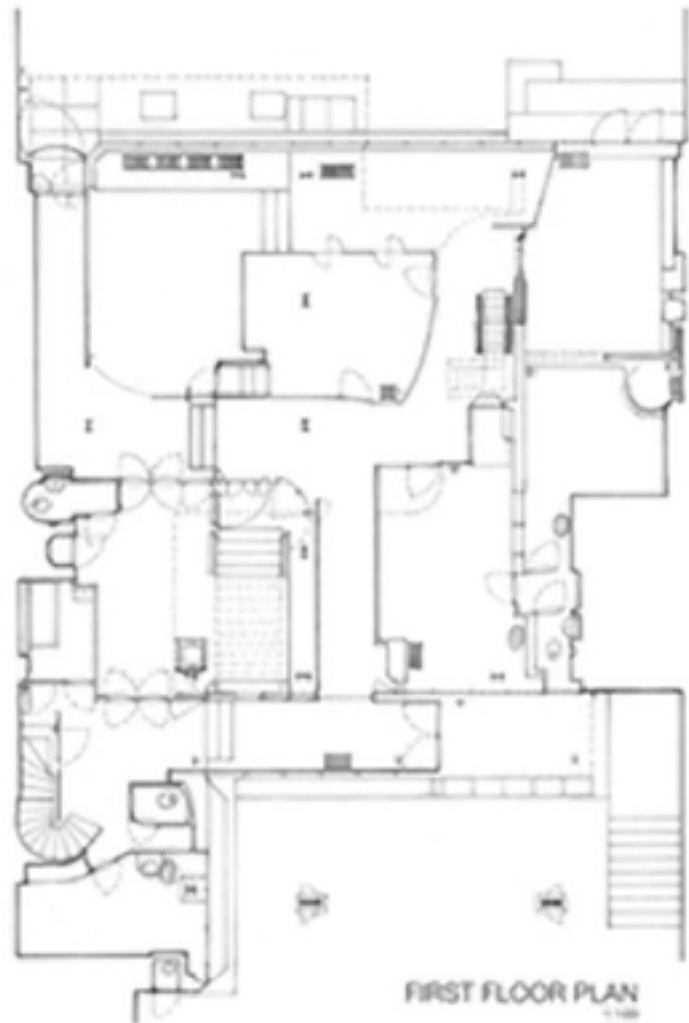

# la Maison de Verre (1932)

...an urban house with consequential vertical spaces and architectural fabric...

Pierre Chareau

34 Rue Saint-Guillaume, Paris, France  
Address is approximate

User Photos

PIERRE CHAREAU 1931  
COLL - BIJVOET  
FERS - DALBET

Dr. and Mrs. Dalsace

Looking down from the second floor to the great room, towards the bookcase and the ventilation system.

[http://www.dailymotion.com/video/x2bi32\\_la-maison-de-verre-de-pierre-charea\\_creation](http://www.dailymotion.com/video/x2bi32_la-maison-de-verre-de-pierre-charea_creation)