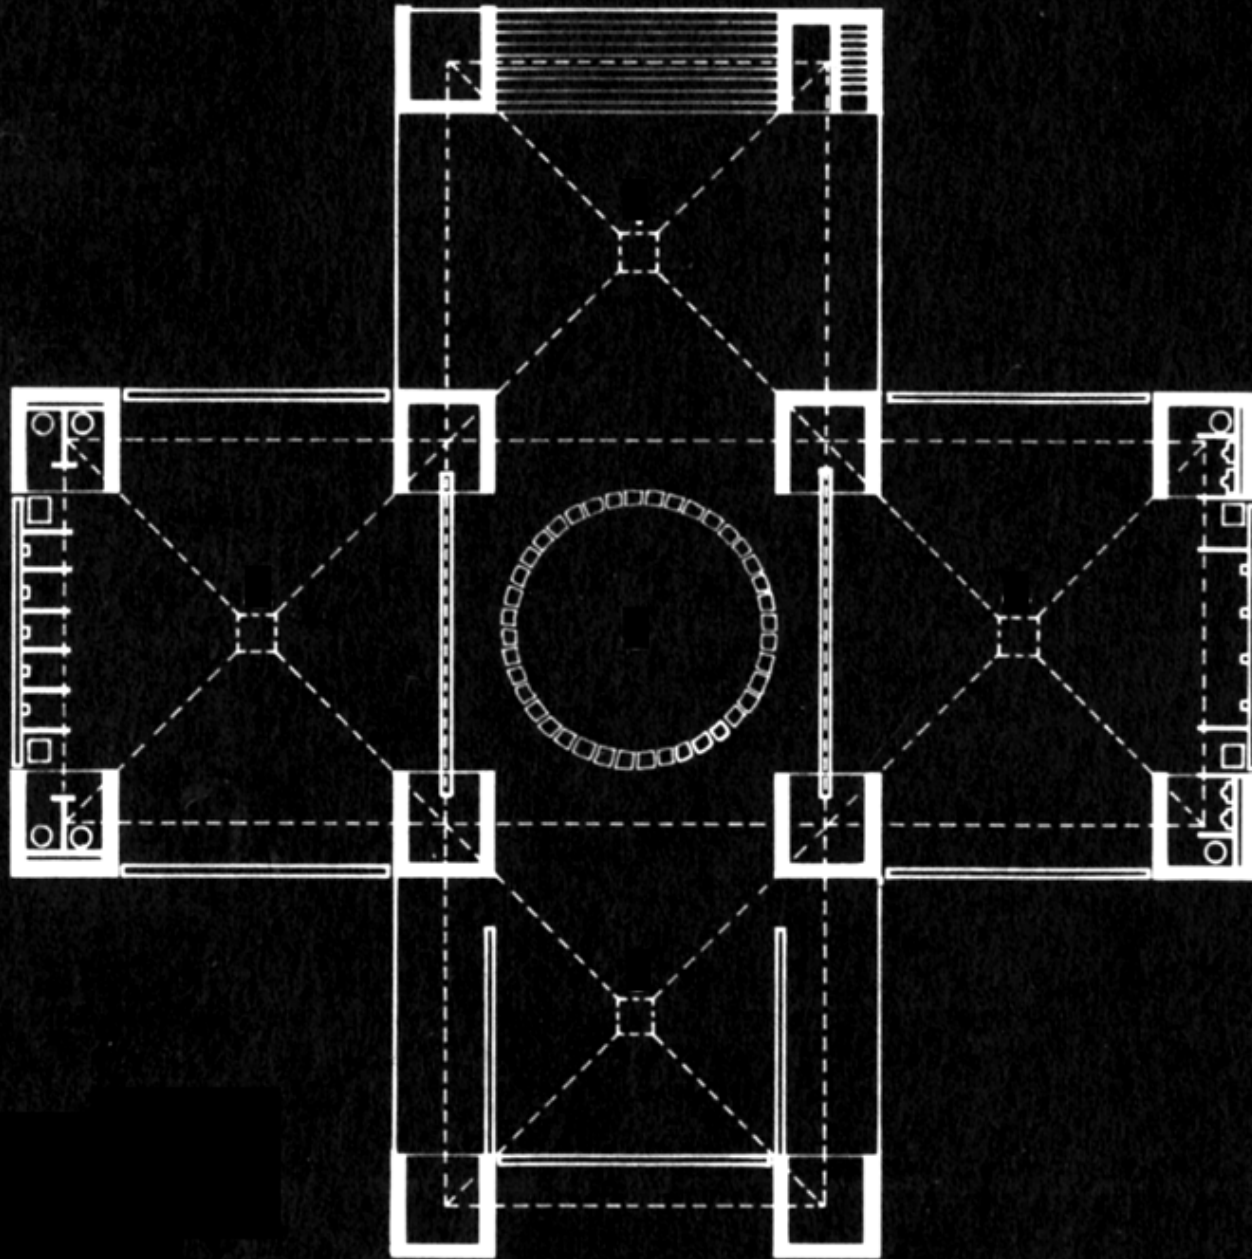

# Trenton Bath House

Louis Kahn 1955

**Roof plan**

Plan

Section