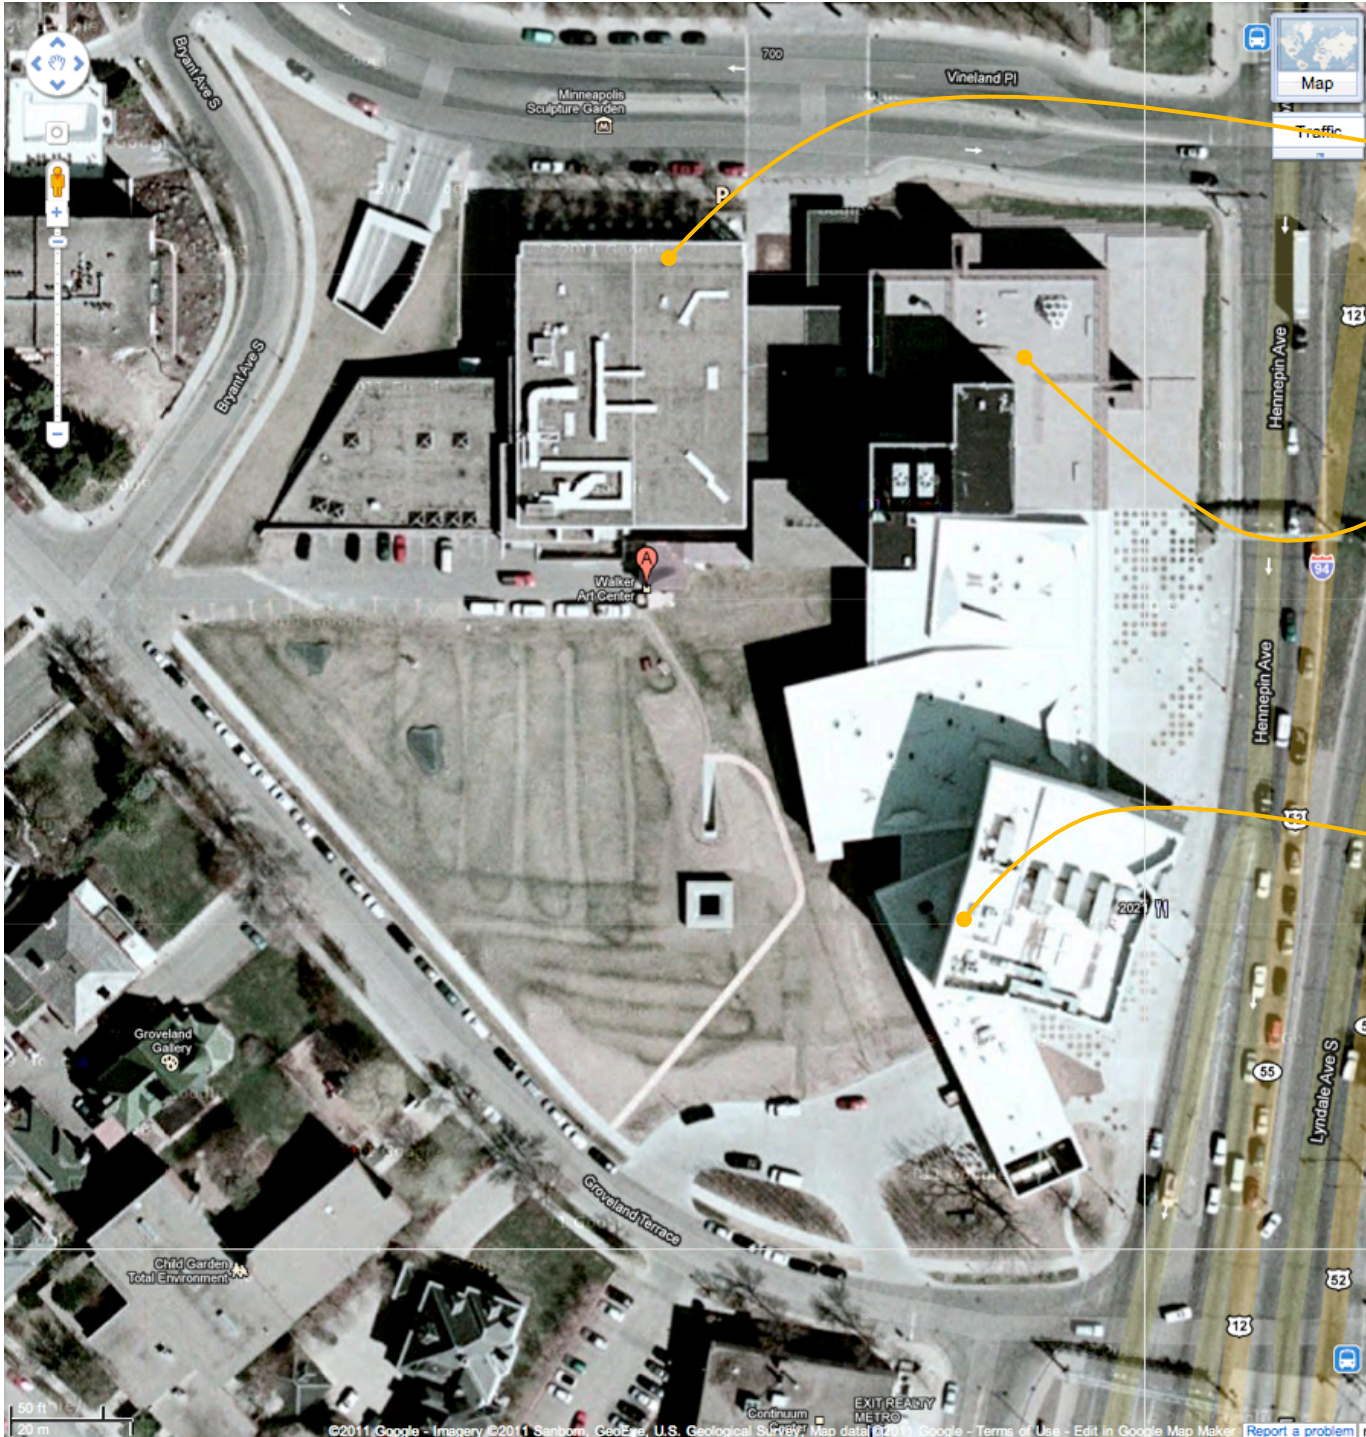

Walker Art Museum

...wrinkled on purpose...

...addition

Herzog and de Meuron

2005

Guthrie Theatre,
Ralph Rapson
1963
(demolished)

Original Walker
Museum by
Edward Larabee
Barnes, 1971

Addition by
Herzog and de
Mueron, 2005

...angry robot head?

photograph by S.C. Martens

photographs by S.C. Martens

photographs by S.C. Martens

W16x275 !!!!

Photo by G. Maffei

Photo by G. Maffei

Photo by G. Maffei