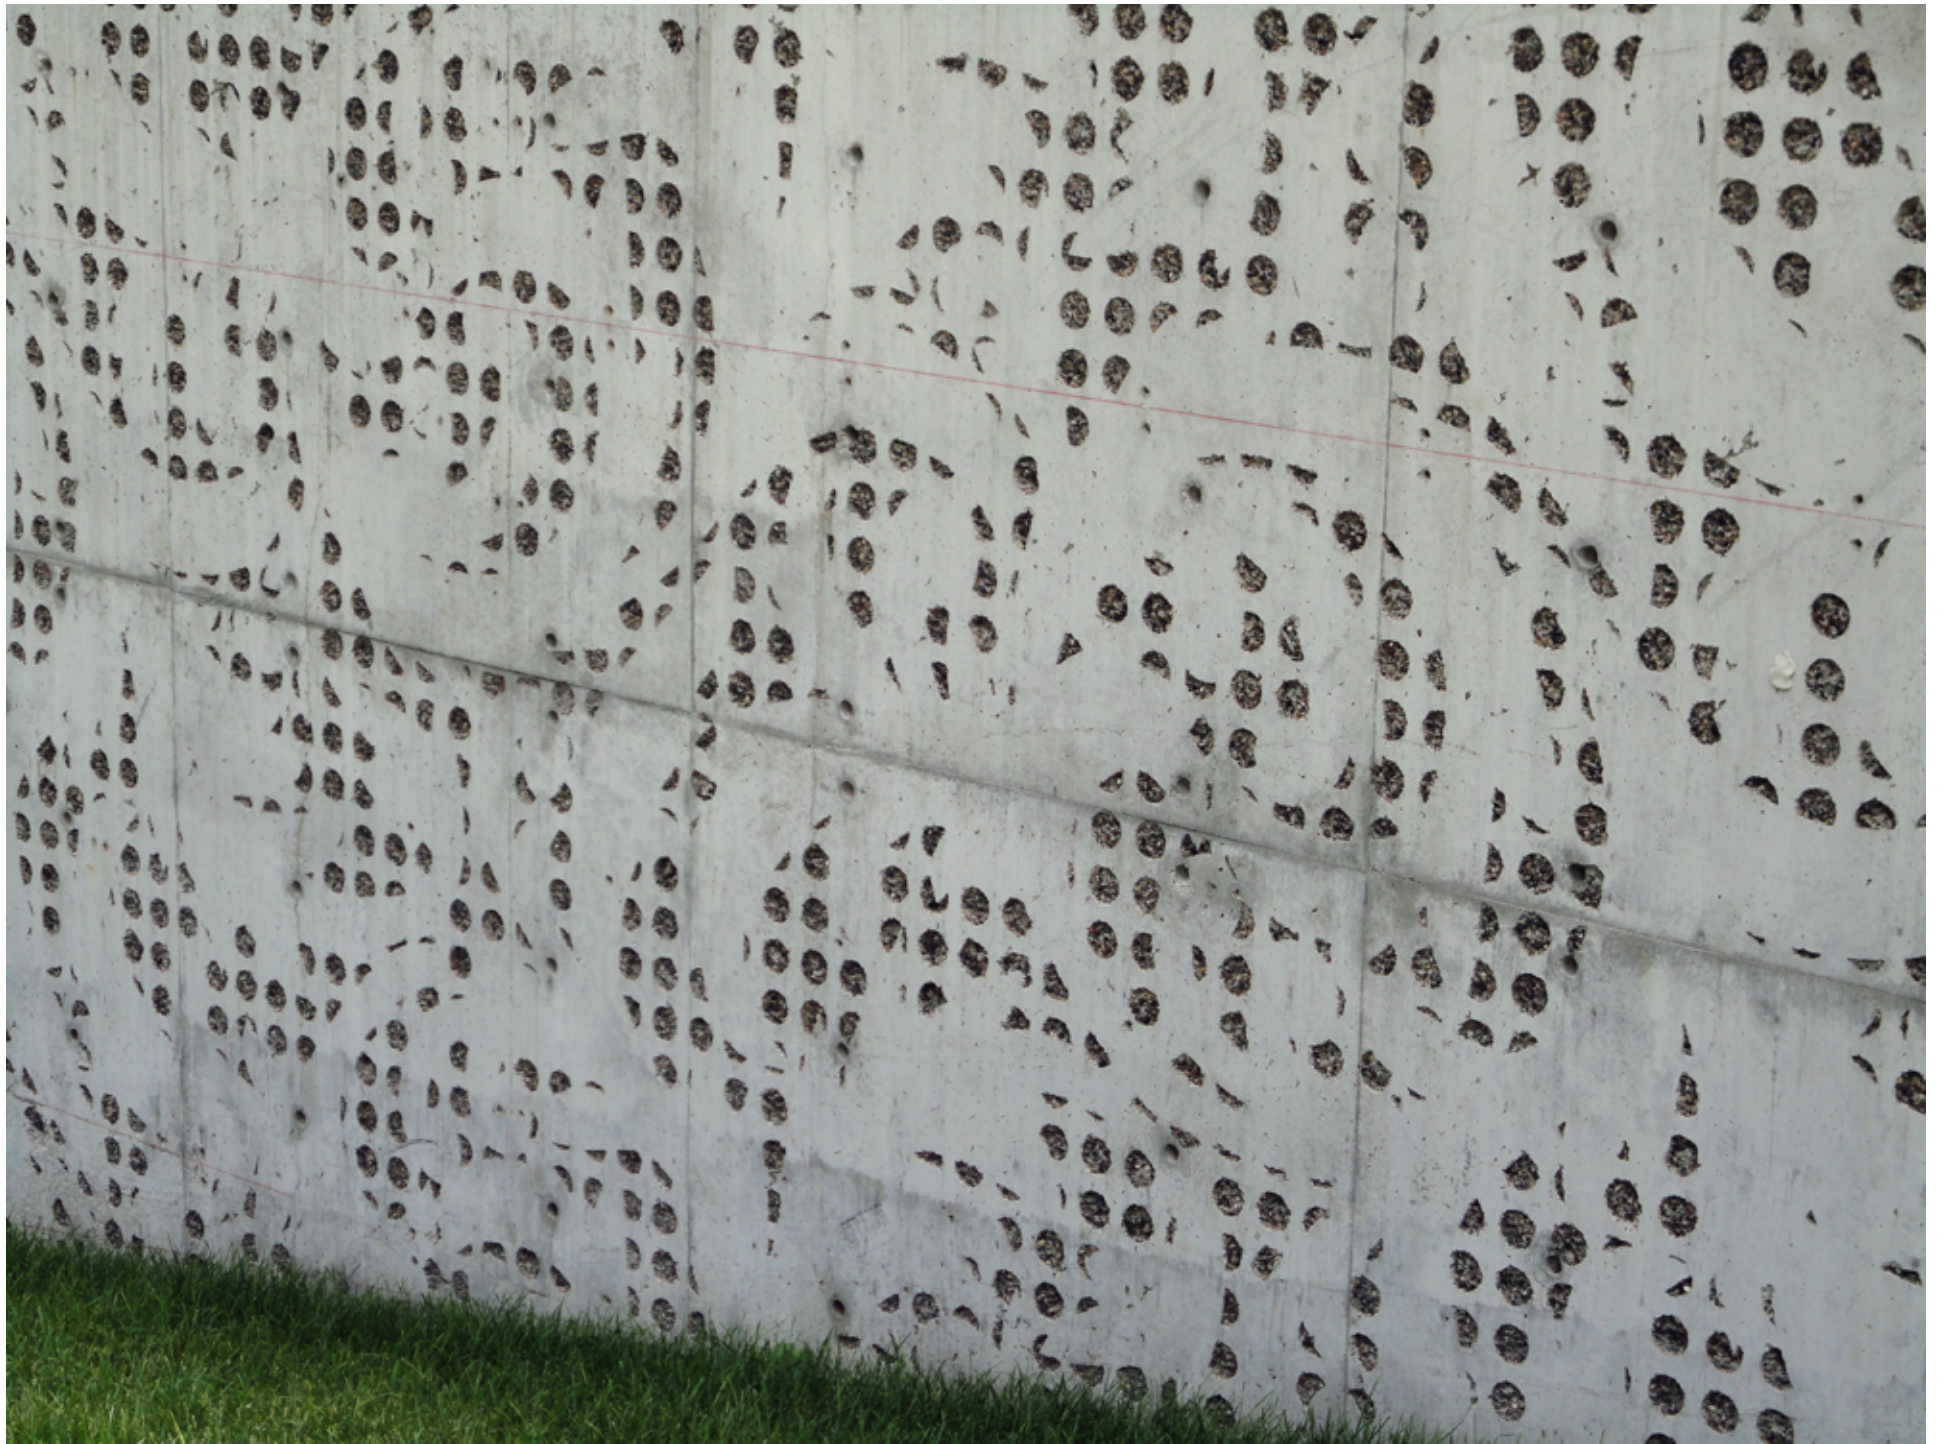

Walker Art Museum

...wrinkled on purpose...

...addition

Herzog and de Meuron

2005

Guthrie Theatre,
Ralph Rapson
1963
(demolished)

Original Walker
Museum by
Edward Larabee
Barnes, 1971

Addition by
Herzog and de
Mueron, 2005

...angry robot head?

photograph by S.C. Martens

photographs by S.C. Martens

photographs by S.C. Martens

W16x275 !!!!

Photo by G. Maffei

Photo by G. Maffei

Photo by G. Maffei