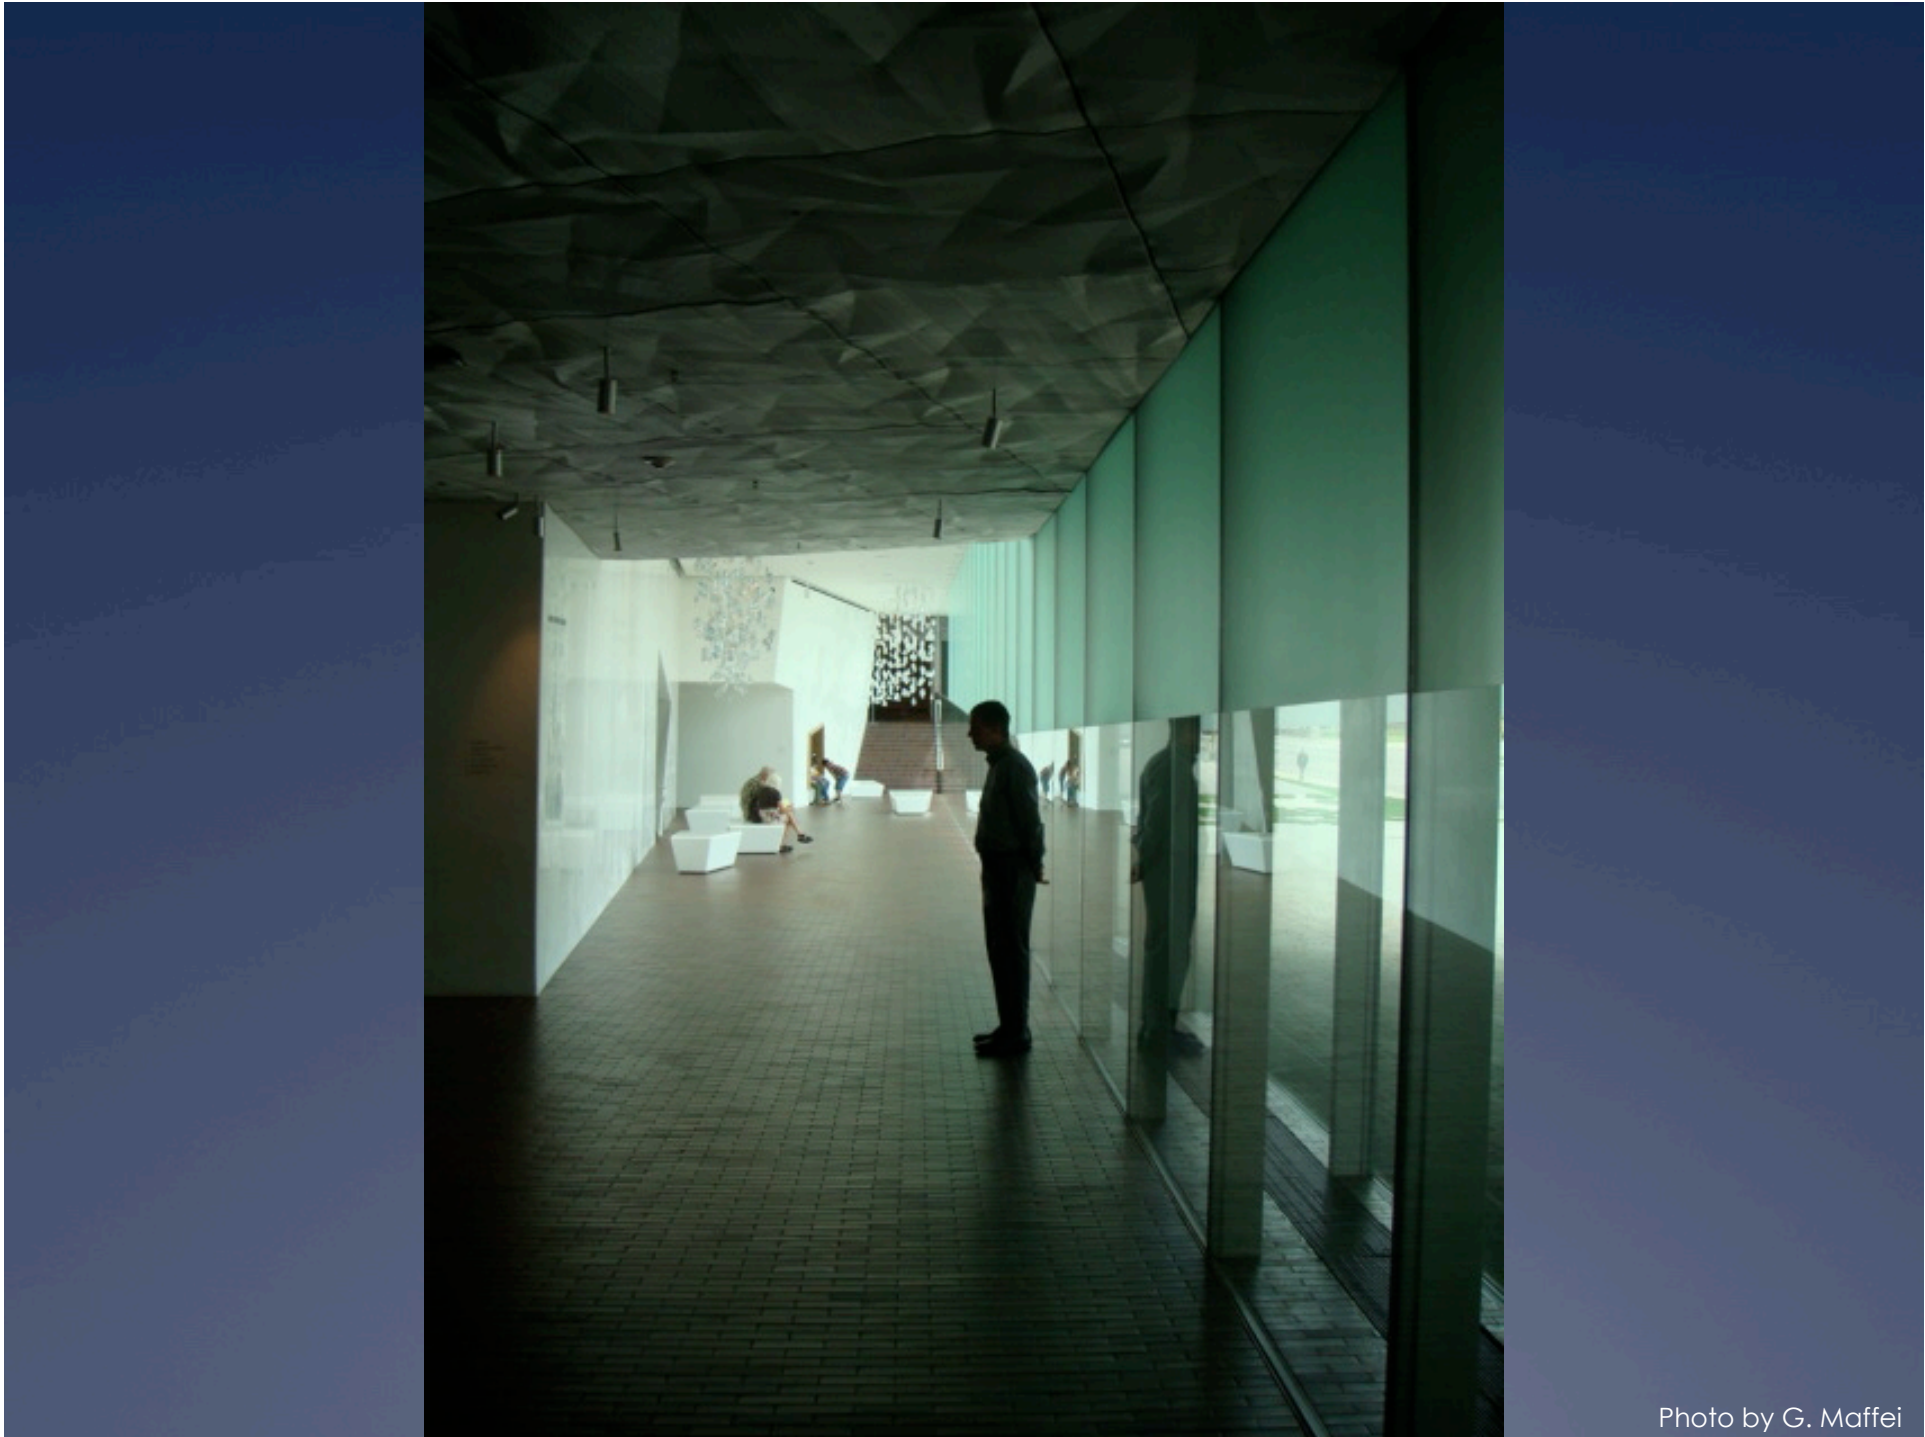

Walker Art Museum

...wrinkled on purpose...

...addition

Herzog and de Meuron

2005

Guthrie Theatre,
Ralph Rapson
1963
(demolished)

Original Walker
Museum by
Edward Larabee
Barnes, 1971

Addition by
Herzog and de
Mueron, 2005

...angry robot head?

photograph by S.C. Martens

photographs by S.C. Martens

photographs by S.C. Martens

W16x275 !!!!

Photo by G. Maffei

Photo by G. Maffei

Photo by G. Maffei