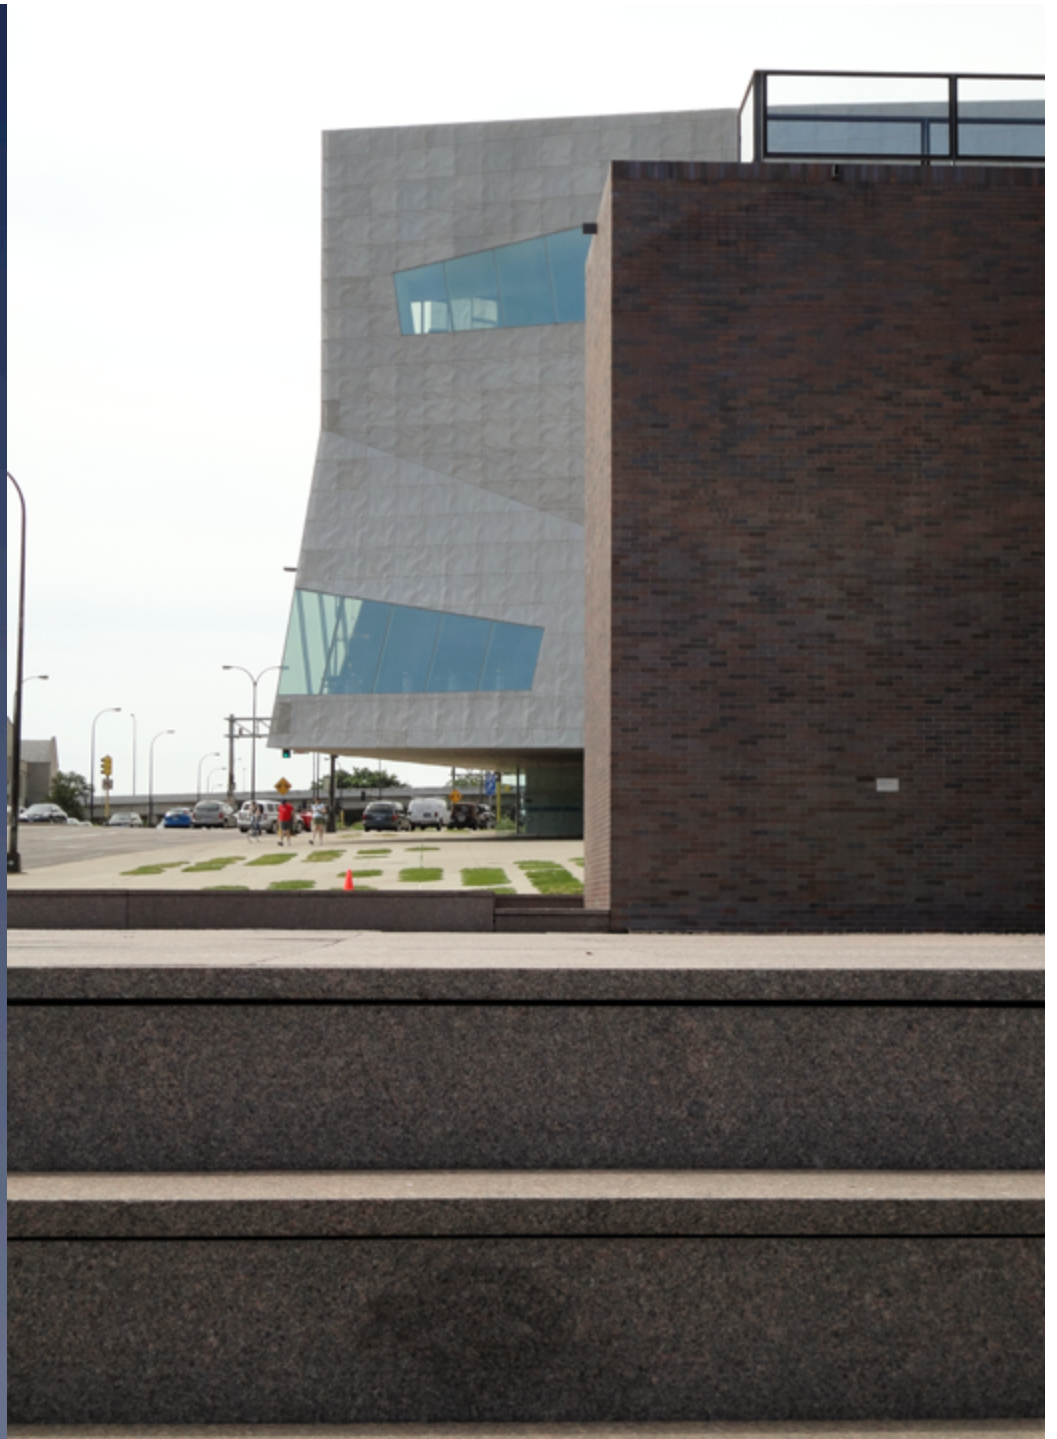

Walker Art Museum

...wrinkled on purpose...

...addition

Herzog and de Meuron

2005

Guthrie Theatre,
Ralph Rapson
1963
(demolished)

Original Walker
Museum by
Edward Larabee
Barnes, 1971

Addition by
Herzog and de
Mueron, 2005

...angry robot head?

photograph by S.C. Martens

photographs by S.C. Martens

photographs by S.C. Martens

W16x275 !!!!

Photo by G. Maffei

Photo by G. Maffei

Photo by G. Maffei