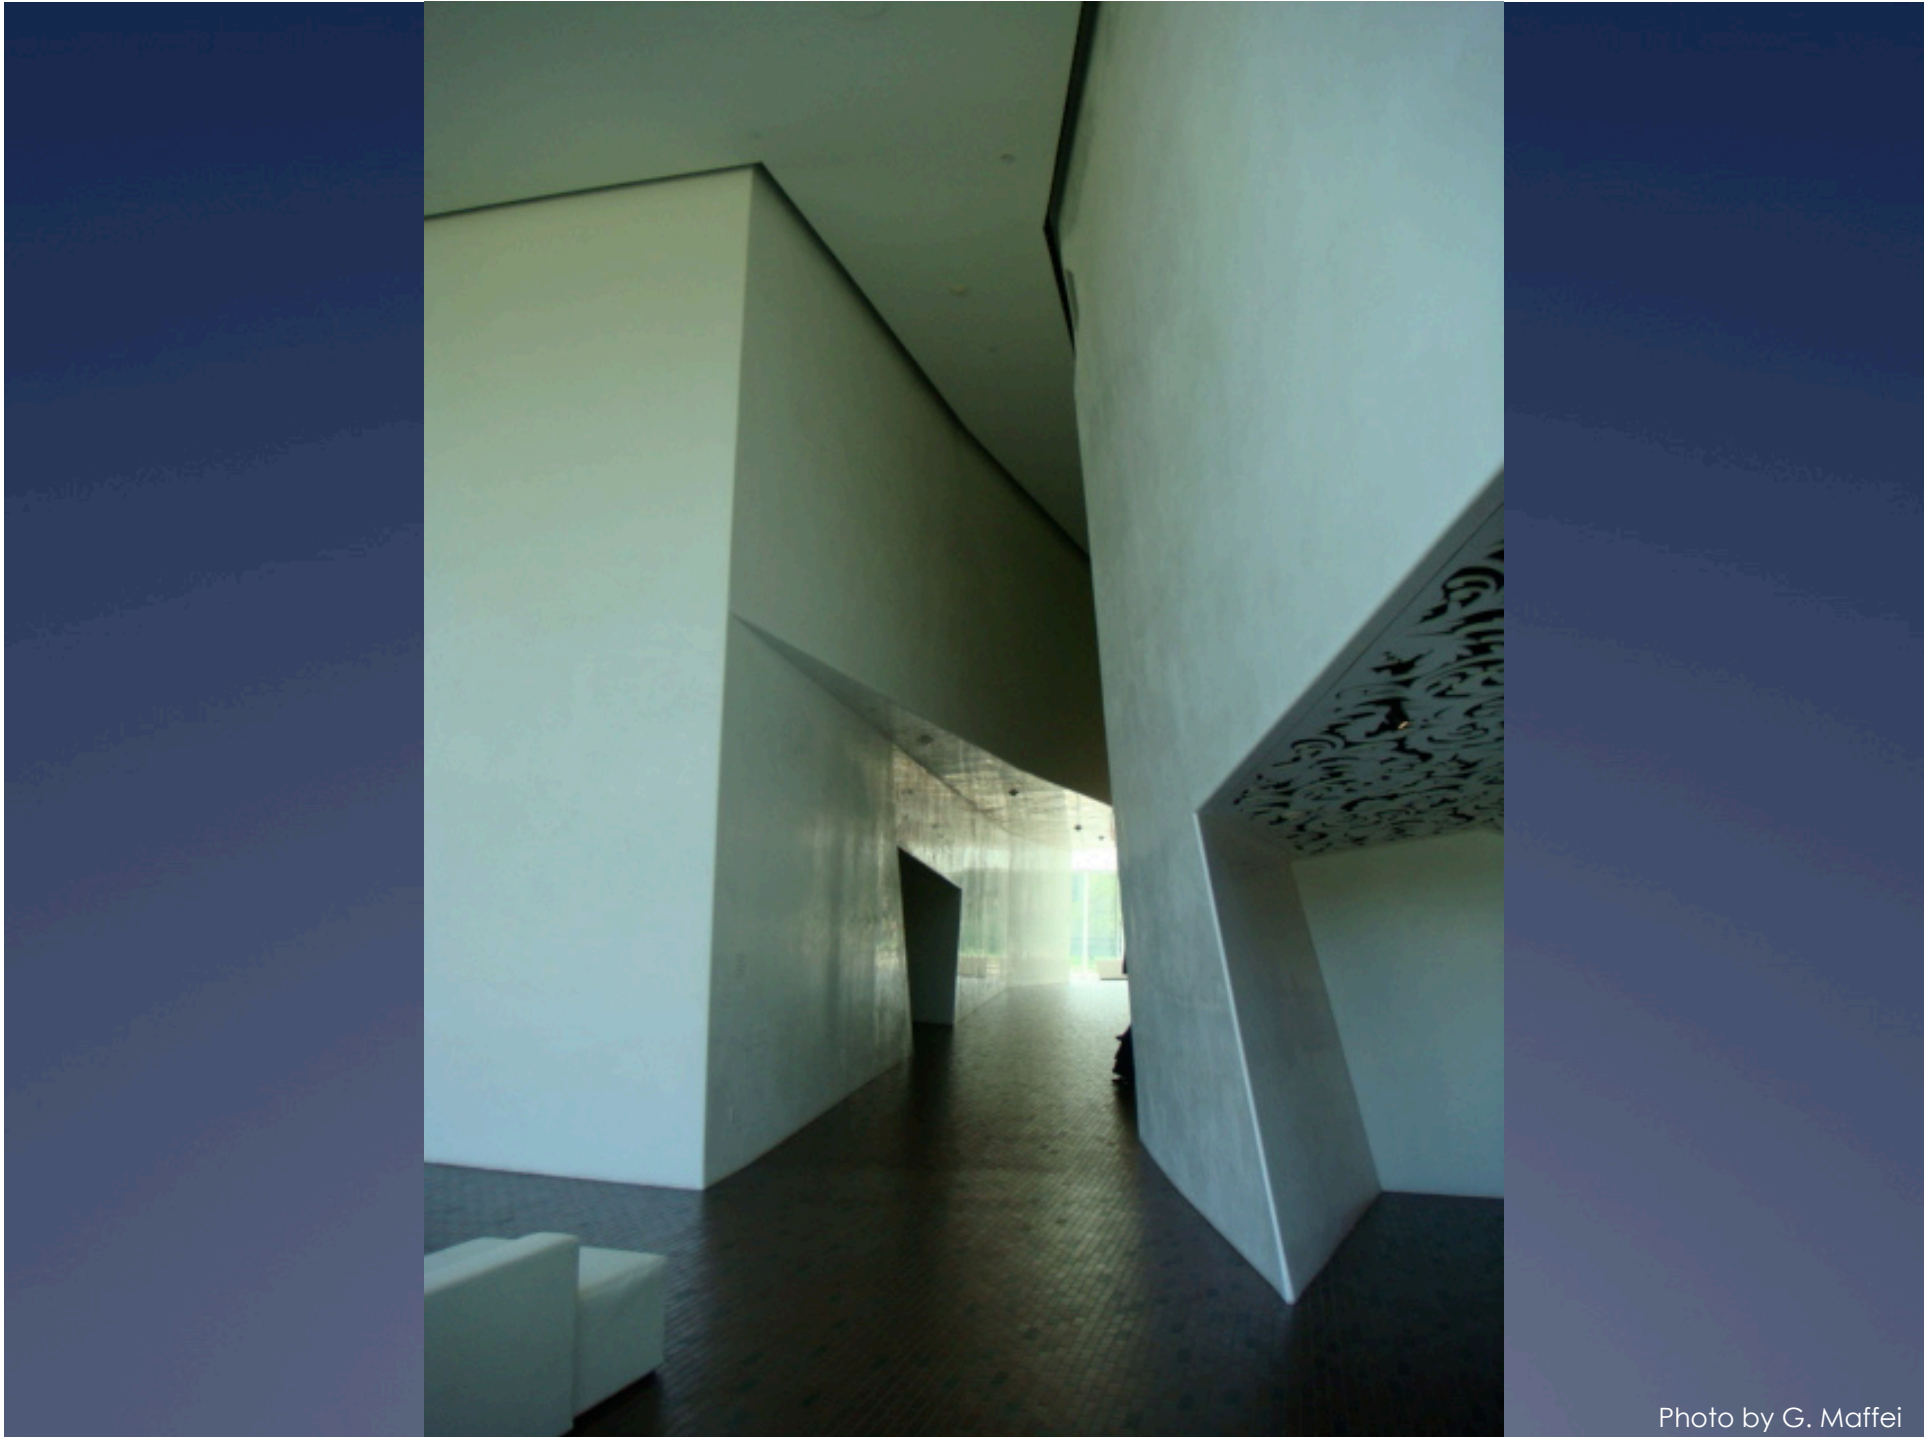

Photo by G. Maffei

Photo by G. Maffei